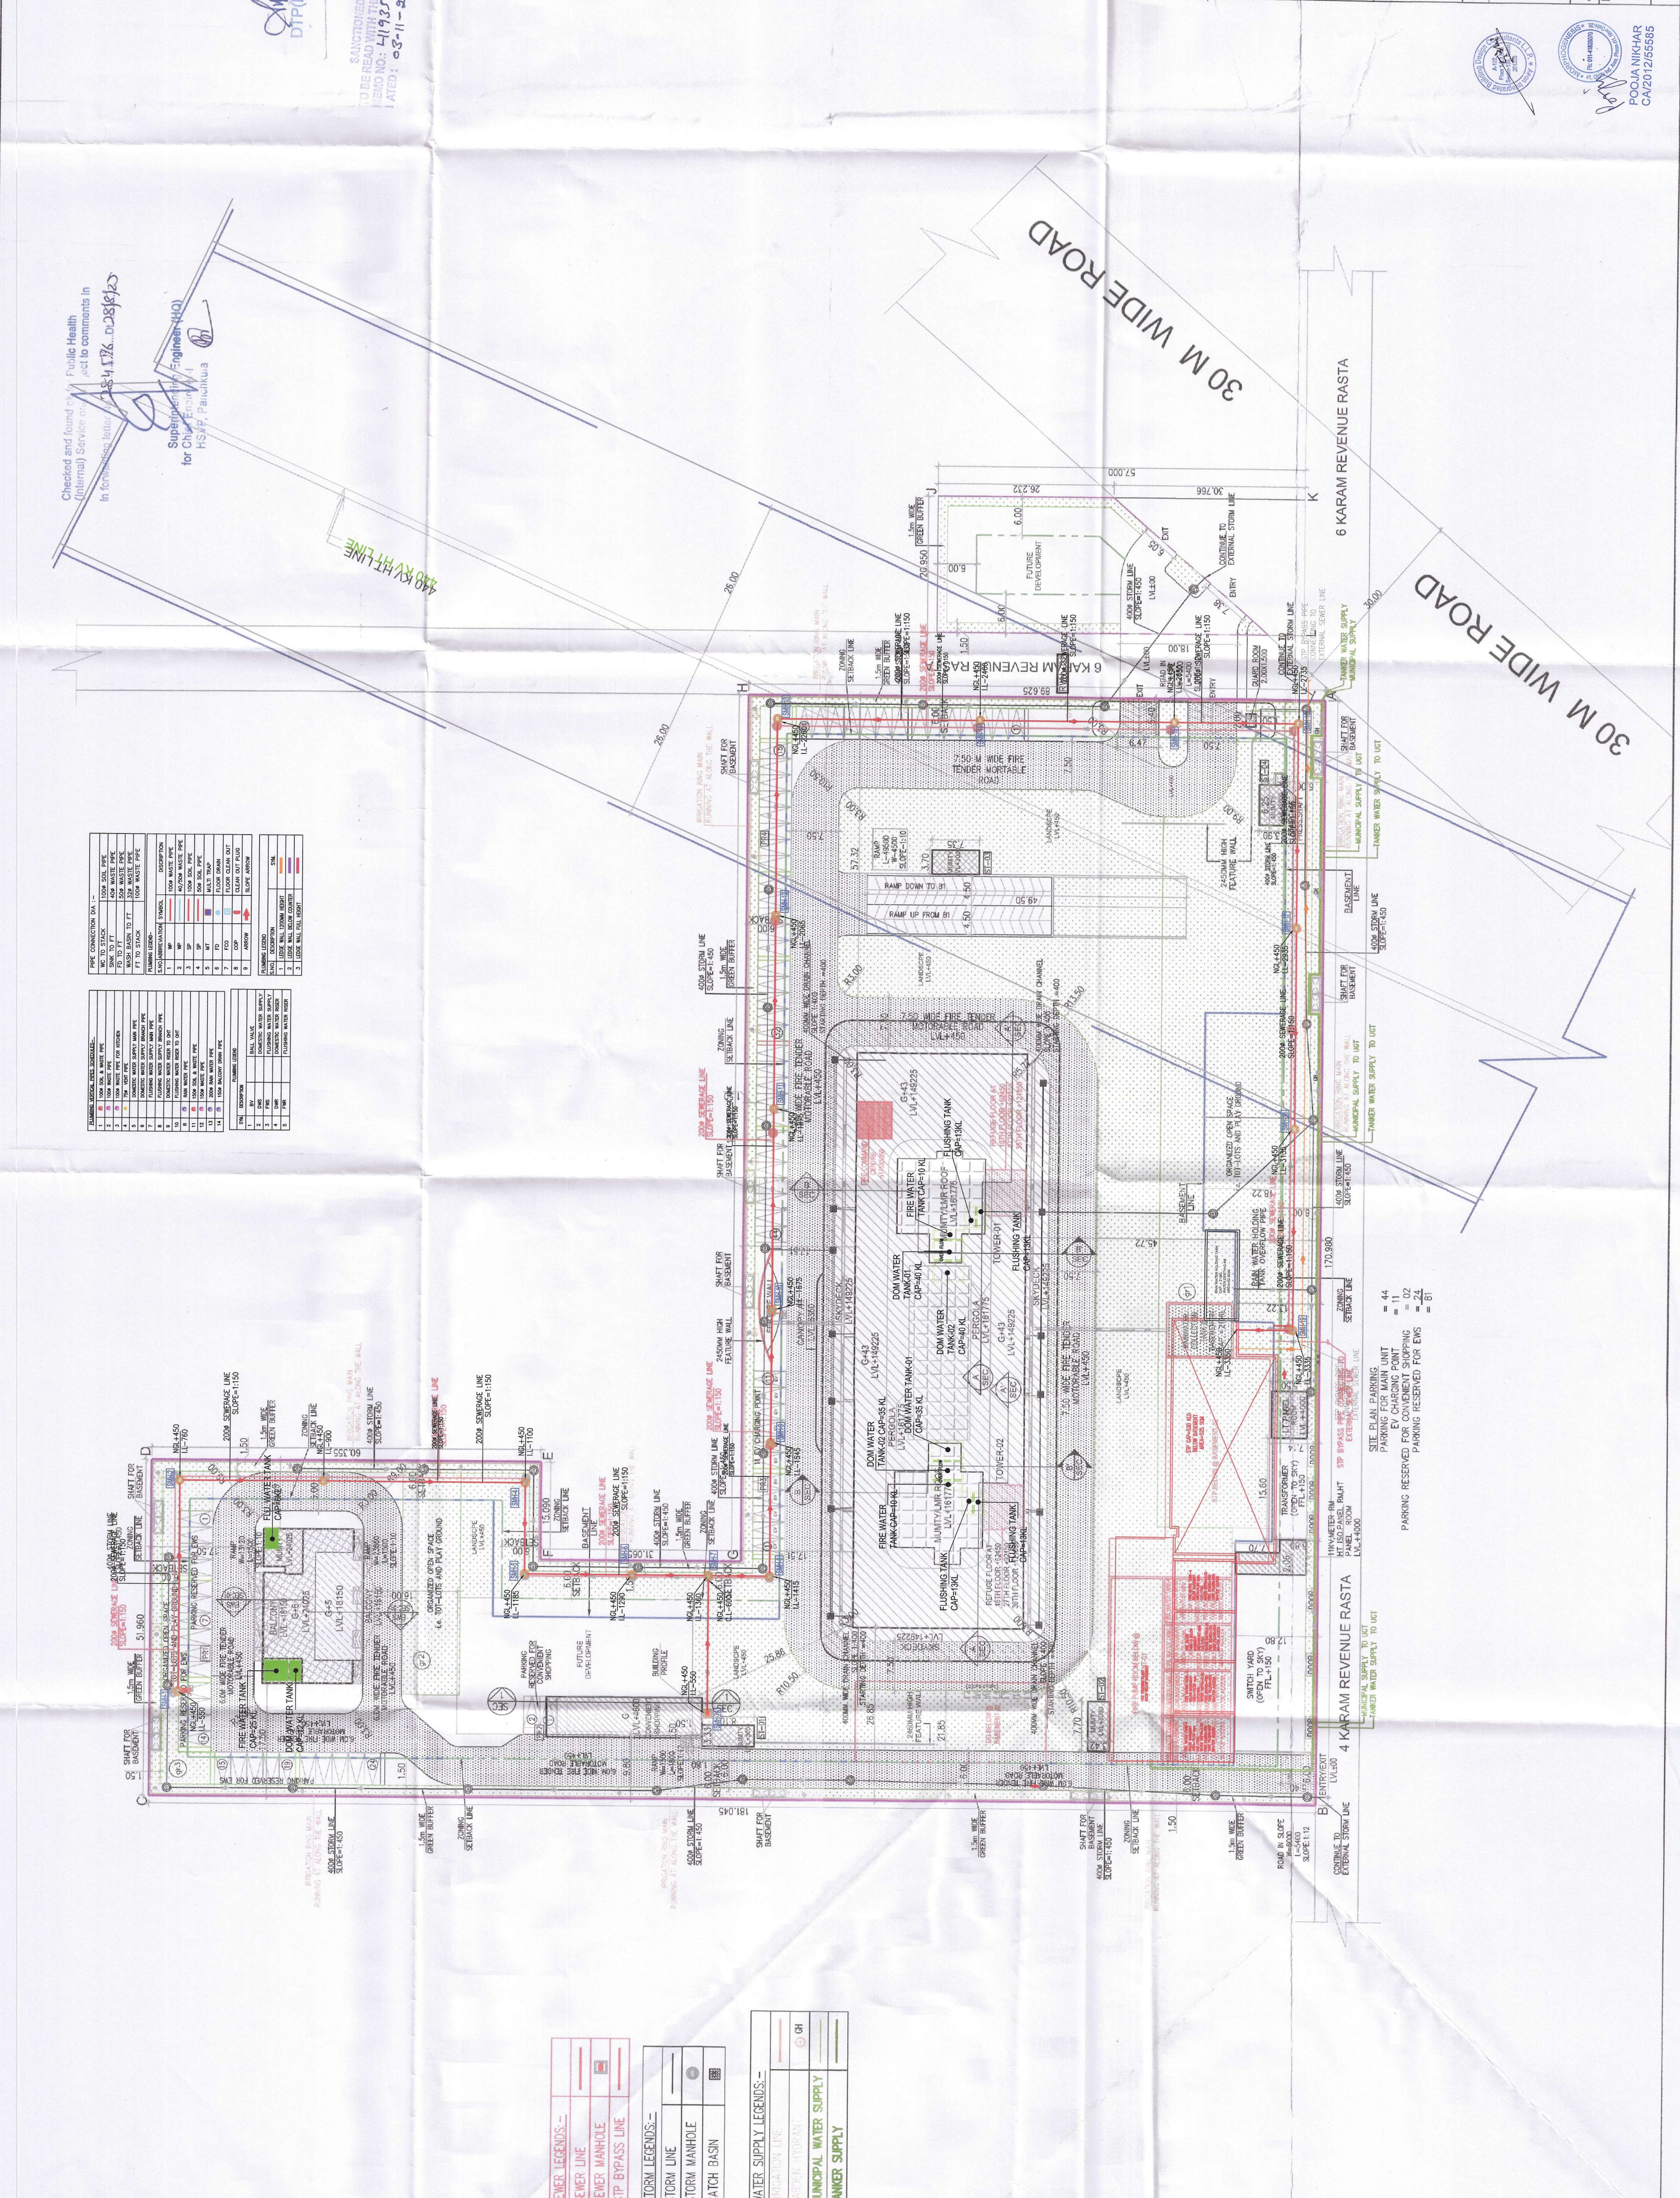

Note

1. BUILDING HAS AUTOMATIC SPRINKLER SYSTEM WHEREVER REQUIRED BY NBC.
2. BUILDING WILL BE DESIGNED (STRUCTURES) AS PER RELEVANT IS CODES FOR EARTH QUAKE RESISTANCE.
3. ALL TOILET & KITCHEN HAVE PERMANENT VENTILATION / EXHAUST.
4. ALL BUILDINGS ARE NATURALLY VENTILATED WHERE EVER REQUIRED. MECHANICAL VENTILATION IS PROVIDED WITH 100% POWER BACKUP.

Checked and found in accordance with the provisions of the Public Health Act, 1987.

Sanctioned to be read with this office dated: 03-11-2025

AD
ATP(HQ)
Rajesh Dutt
SD(HQ)

Architects:
Morphogenesis
Plot No. 41, Industrial Estate, Okhla Phase-II, New Delhi 110020, India
TEL: +91 11 41828070
FAX: 91 11 26490351
E-Mail: studio@morphogenesis.org
Associate Architects:

SBA Design N Code LLP
Architecture Codes Interiors
(Formerly known as S.S.M.S.)
88 Nara Niwas Bhawanii Kunj, (Behind D2), Vasant Kunj, New Delhi-110070.
Mob: 98 10791652, 9811077209

MEP CONSULTANT:
AEON INTEGRATED BUILDING DESIGN CONSULTANTS LLP
A-122, 6TH FLOOR, SECTOR 136, NOIDA, 201 305, INDIA

SITE PLAN SEWERAGE LAYOUT

AIPL BHARAT INFRASTRUCTURE PRIVATE LIMITED

ARCHITECTS SEAL & SIGNATURE
POOJA NIKHAR
CA/201245565

ARCHITECTS SEAL & SIGNATURE
H. G. G. G.
Authorized Signatory

Scale: 1:400
Drawing Title: SITE PLAN SEWERAGE LAYOUT
Drawing No: ST-02
Date: JUNE-2025
Drawing No: ST-02
Date: 02-SEPT-25

SEWER LEGENDS:-	
SEWER LINE	—
SEWER MANHOLE	⊙
SIP BYPASS LINE	—

STORM LEGENDS:-	
STORM LINE	—
STORM MANHOLE	⊙
CATCH BASIN	⊙

WATER SUPPLY LEGENDS:-	
WATER SUPPLY LINE	—
WATER SUPPLY MANHOLE	⊙
MUNICIPAL WATER SUPPLY	—
TANKER SUPPLY	—