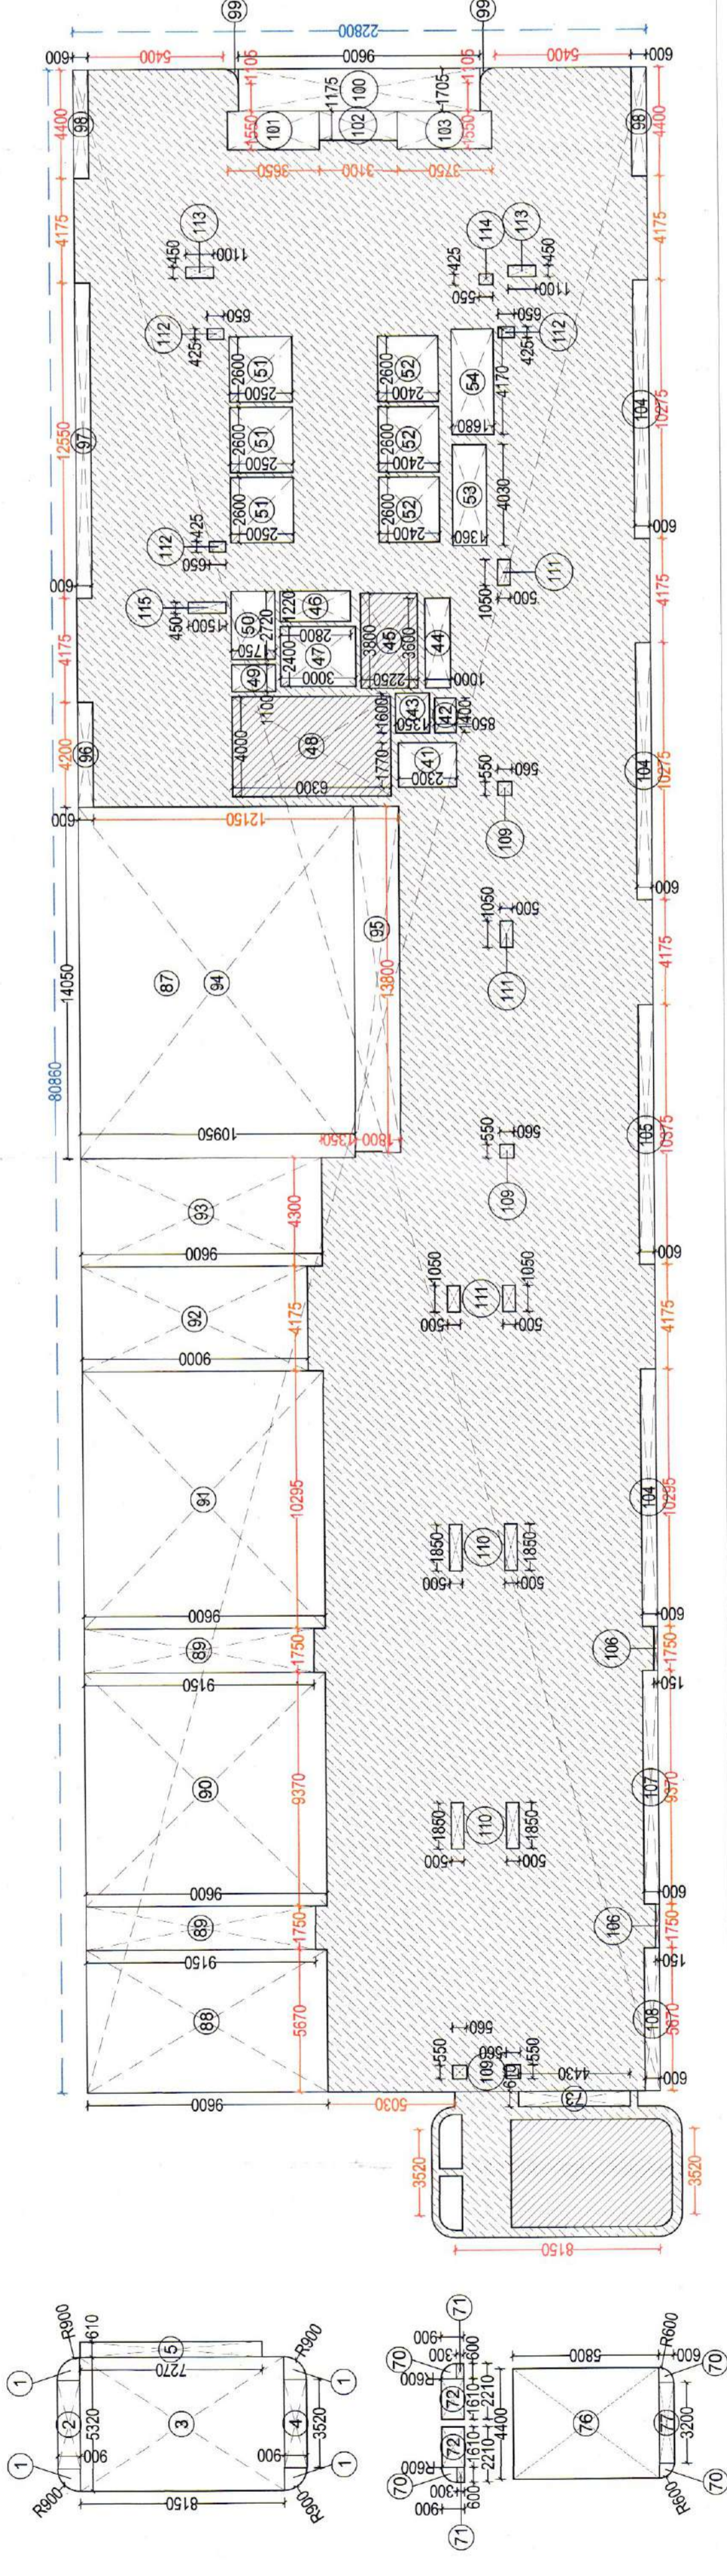

TYPICAL FLOOR (3RD / 9TH / 19TH / 31ST) AREA CALCULATION (FAR & NON FAR)
SCALE - 1:200