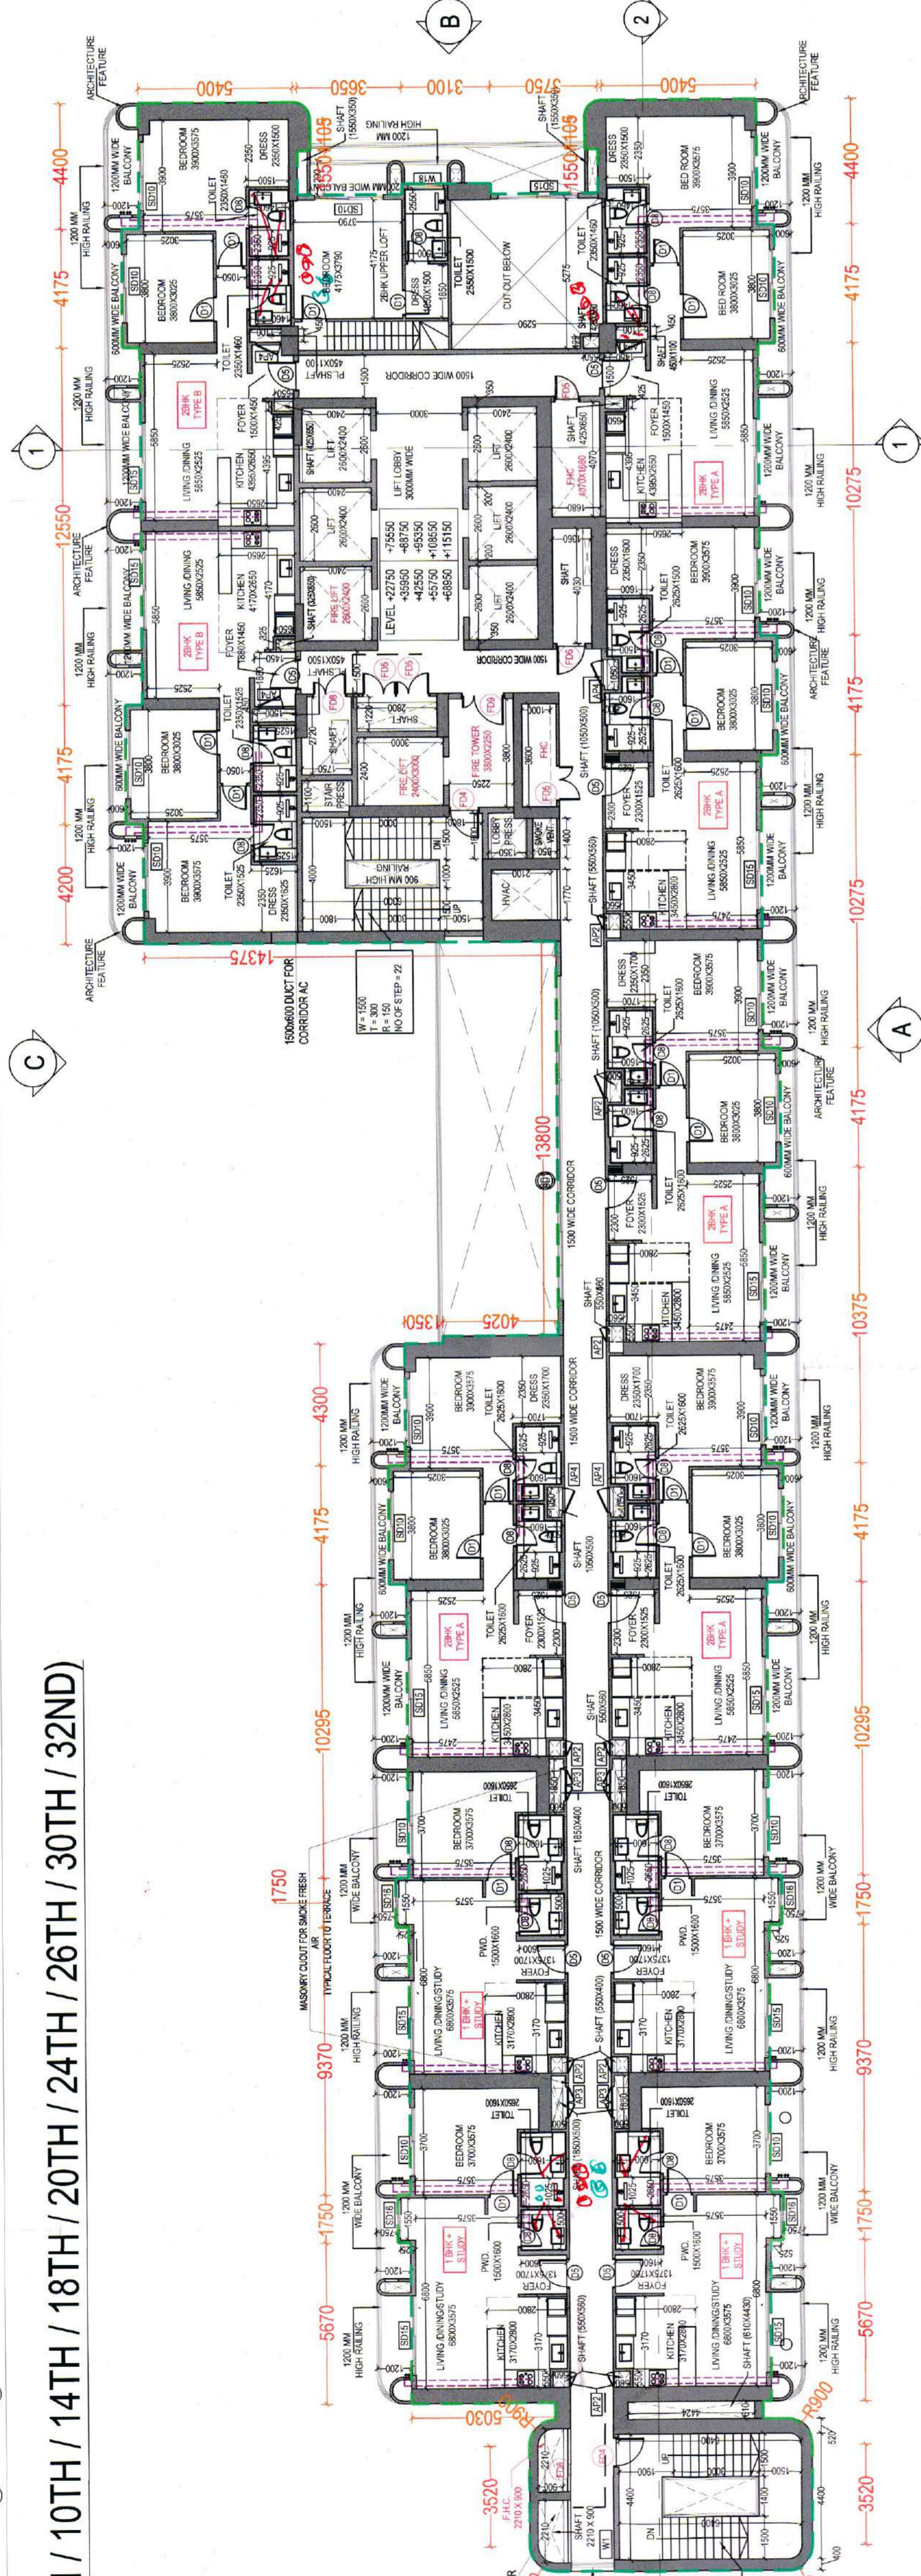

TYPICAL FLOOR PLAN (4TH / 8TH / 10TH / 14TH / 18TH / 20TH / 24TH / 26TH / 30TH / 32ND)
SCALE - 1:150