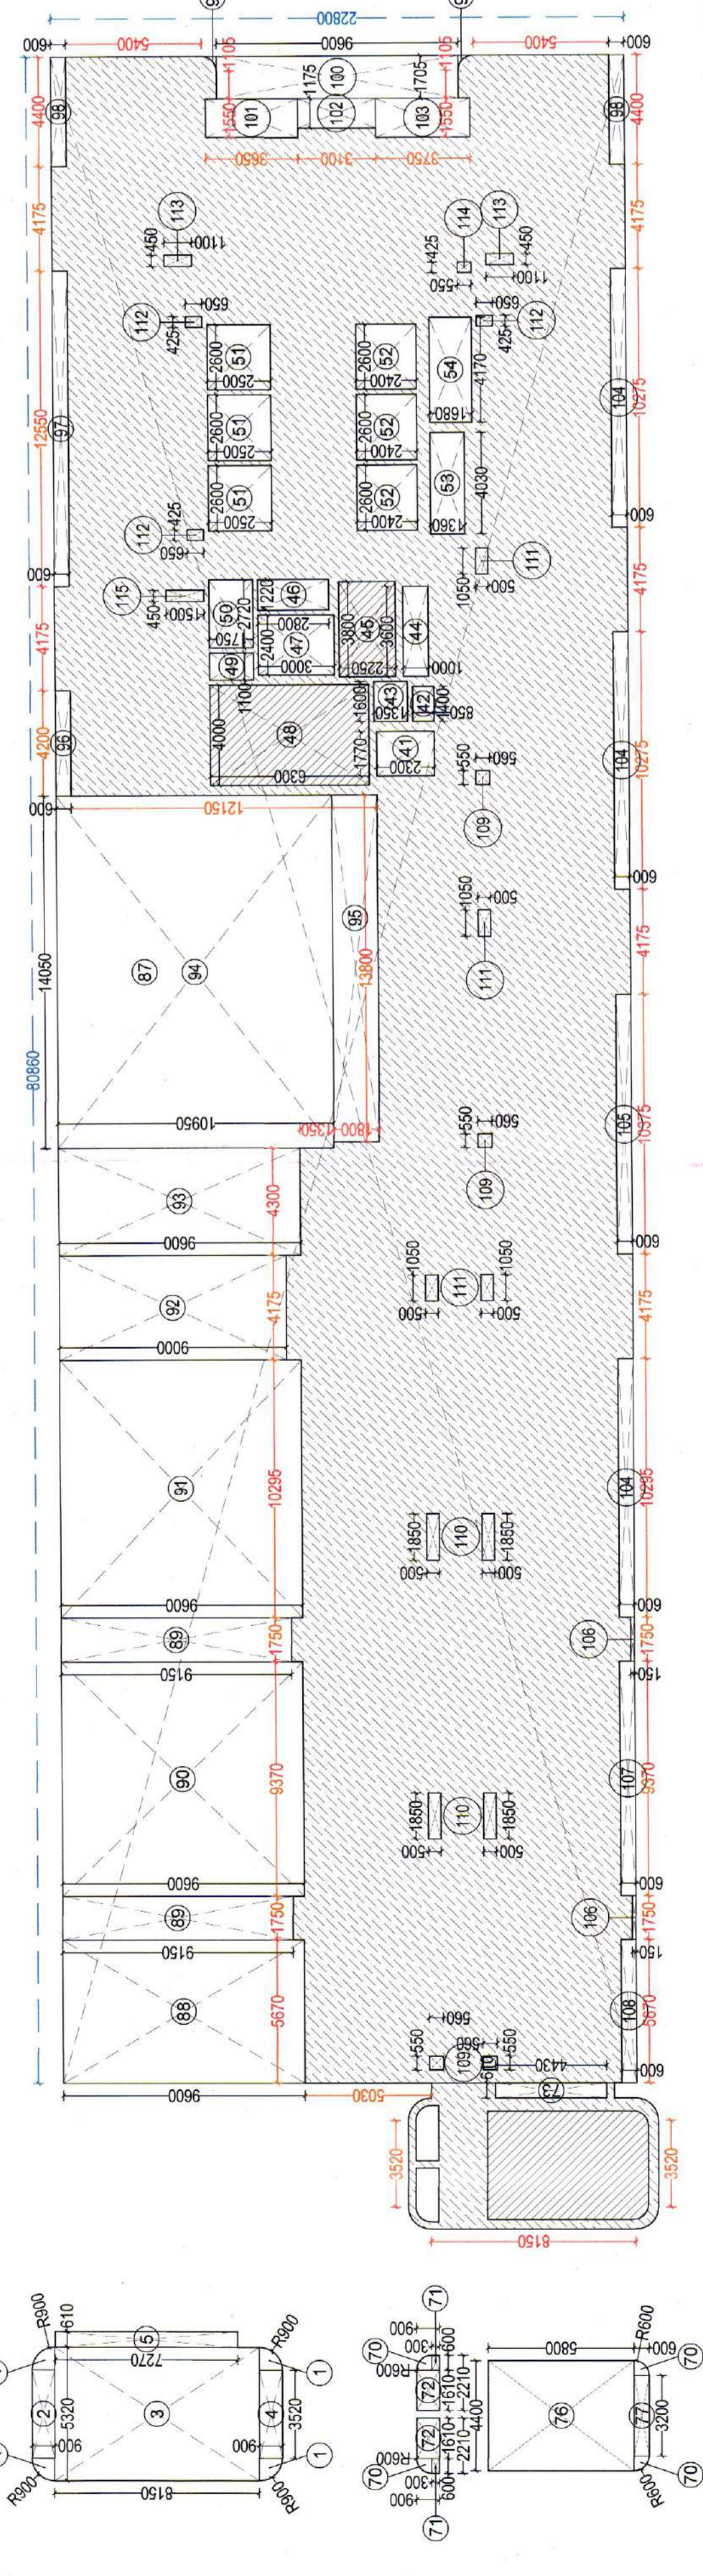

TYPICAL FLOOR (4TH / 8TH / 10TH / 14TH / 18TH / 20TH / 24TH / 26TH / 30TH / 32ND) AREA CALCULATION (FAR & NON FAR)
SCALE - 1:200