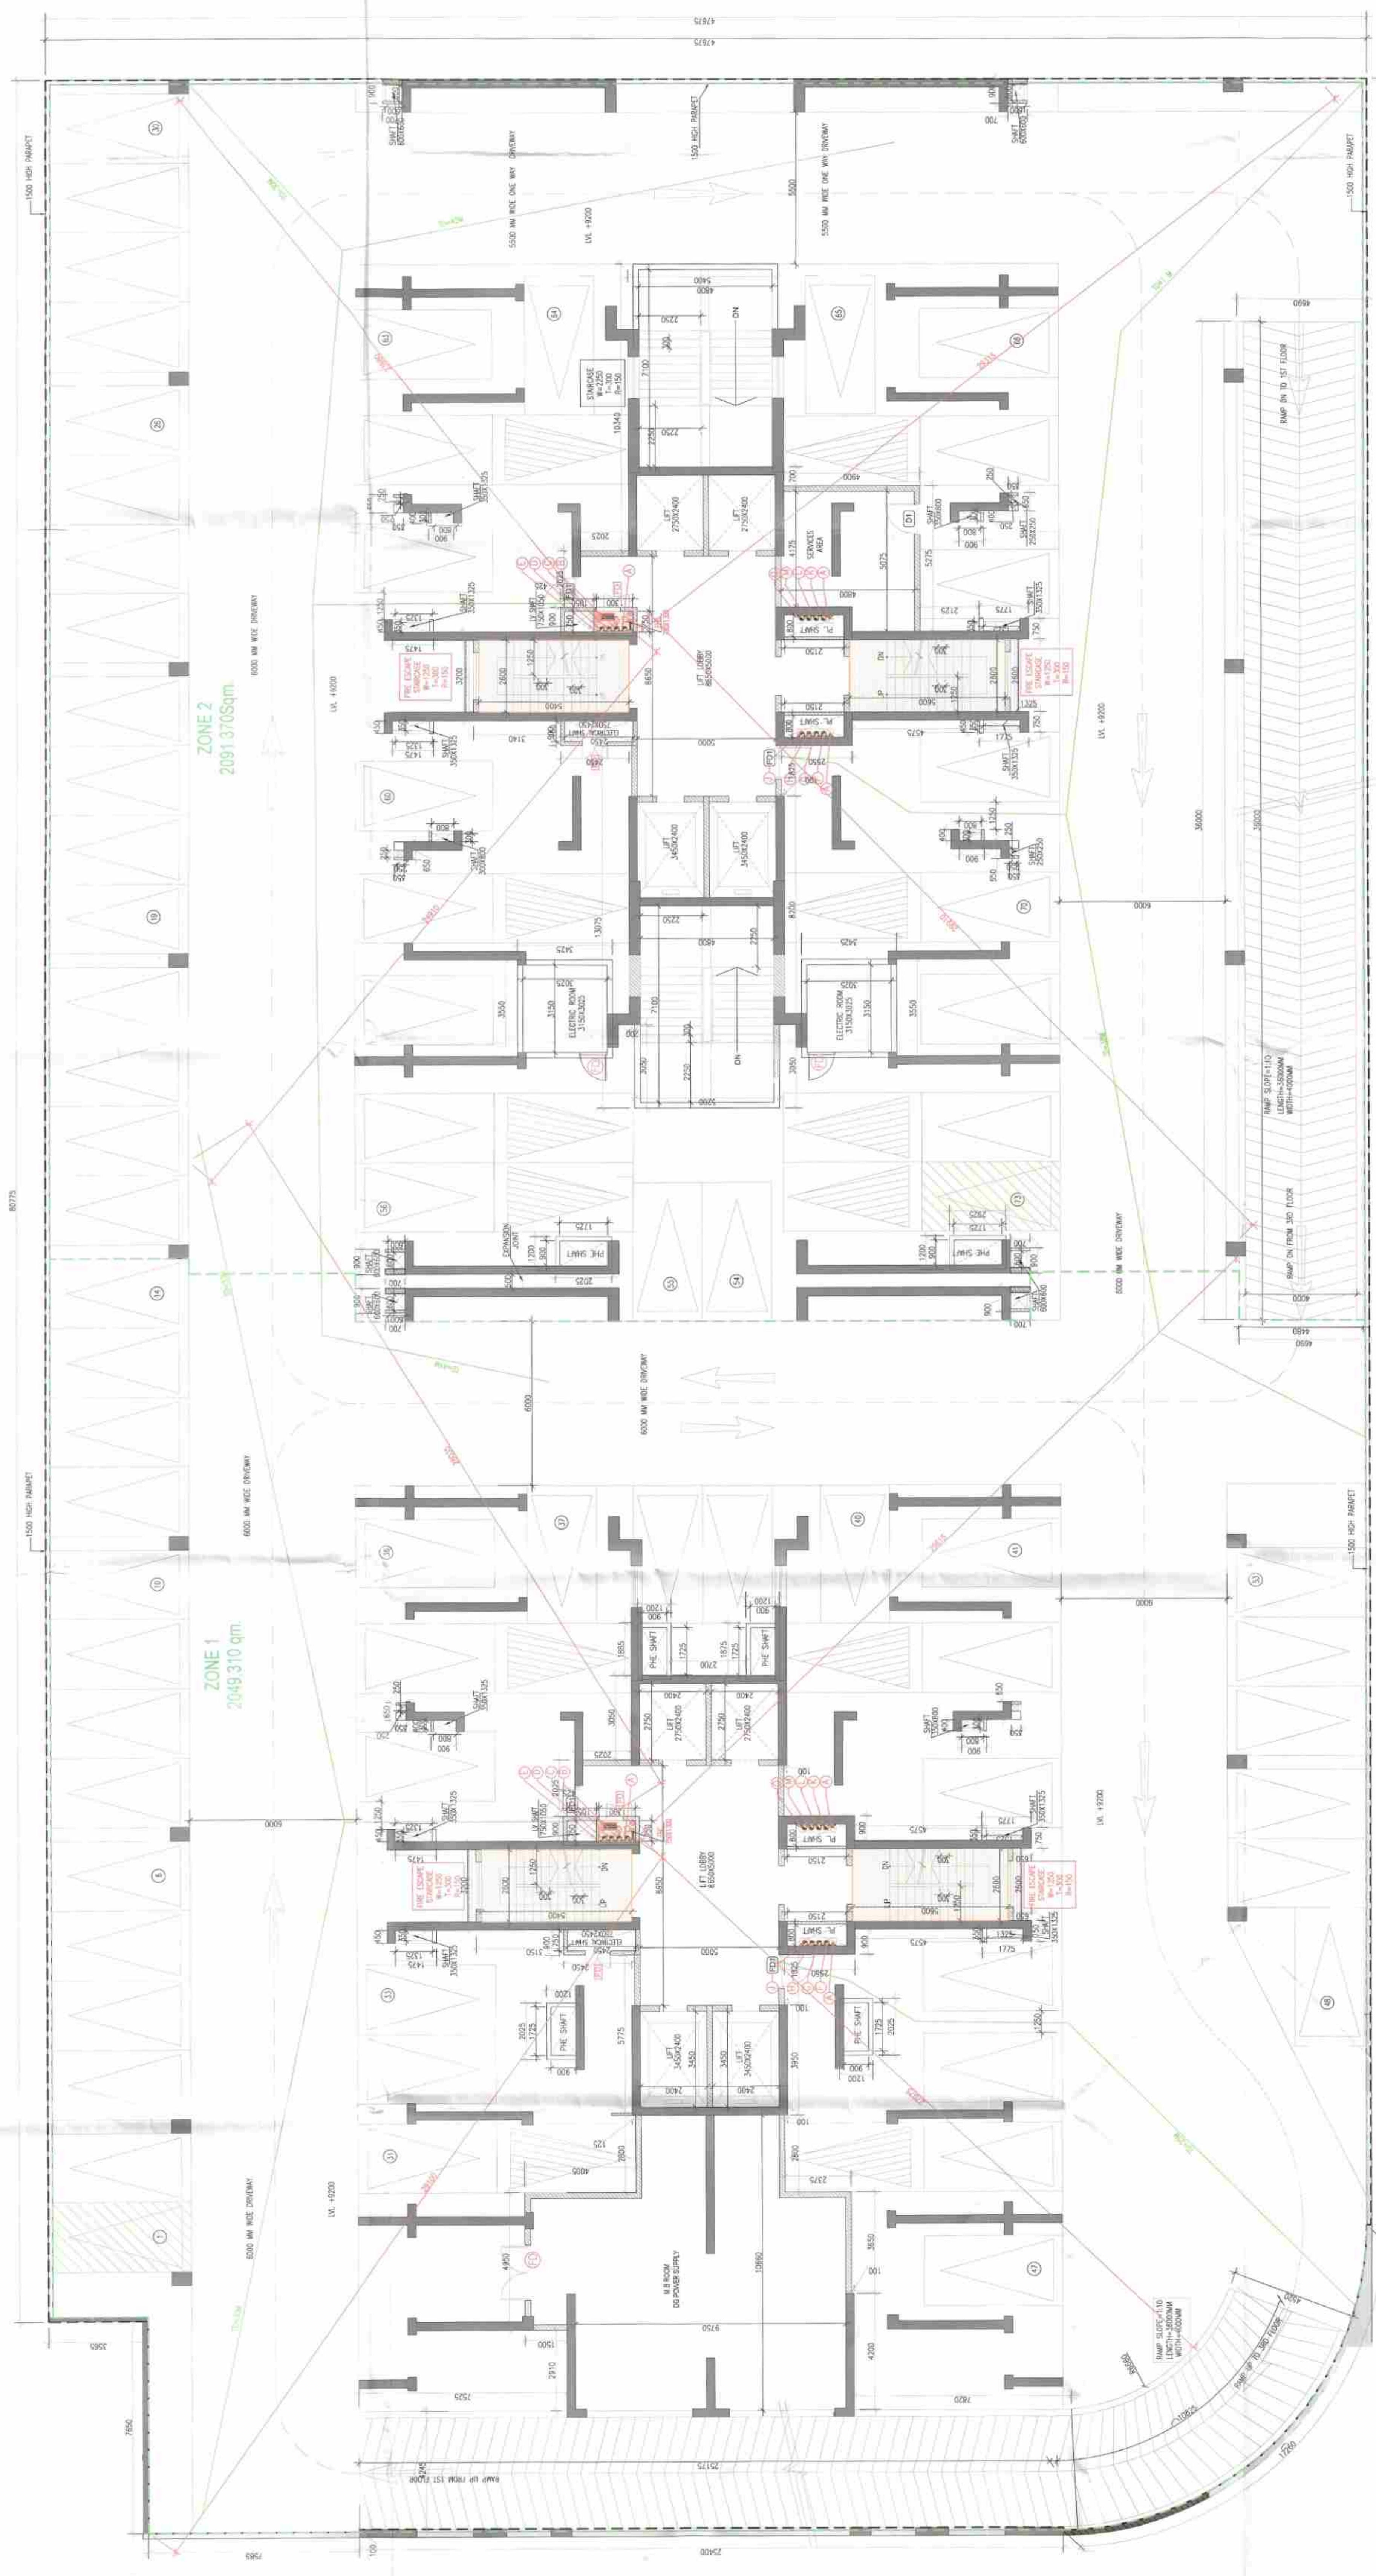

Note:-

1. BUILDING HAS AUTOMATIC SPRINKLER SYSTEM WHEREVER REQUIRED BY NBC
2. BUILDING WILL BE DESIGNED AS STRUCTURES AS PER RELEVANT IS CODES FOR EARTH QUAKE RESISTANCE.
3. WC SHALL BE MECHANICALLY LIGHT & VENTILATED WHEREVER REQUIRED.
4. BACK TO BACK PARKING FOR SINGLE UNIT OWNER ONLY.

Note:-

"We hereby undertake to pay EESDC for 33KV PPS @ Rs. 31 Lacs per PVA as per notification dated 27th Sept 2023 regulation no. HREC/347/2019/2nd Amendment/2023"

Ramesh Dutt
Director
Municipal Corporation
Bhubaneswar

Ramesh Dutt
Director
Municipal Corporation
Bhubaneswar

Ramesh Dutt
Director
Municipal Corporation
Bhubaneswar

DOOR WINDOW SCHEDULE

NO.	GROUND FLOOR	GROUND FLOOR	SIIL
D1	1200	2400	300
D2	900	2100	300
D3	750	2100	300
D4	750	2400	300
D5	1000	2400	300
GD1	1500	2400	300
GD2	1200	2400	300
GD3	900	2130	300
GD4	1800	2400	300
WS1	2000	2400	300
WS2	3000	2400	300
FD1	1200	2400	300
FD2	1500	2100	300
FD3	1200	1800	300
FD4	1200	2100	300
W1	1500	900	1200
W2	1800	1800	600
V1	750	900	1200
V2	800	2100	300
V3	800	1200	1200

PODIUM 2ND FLOOR PLAN
LVL +9.200
NO. OF CAR PARKING =73