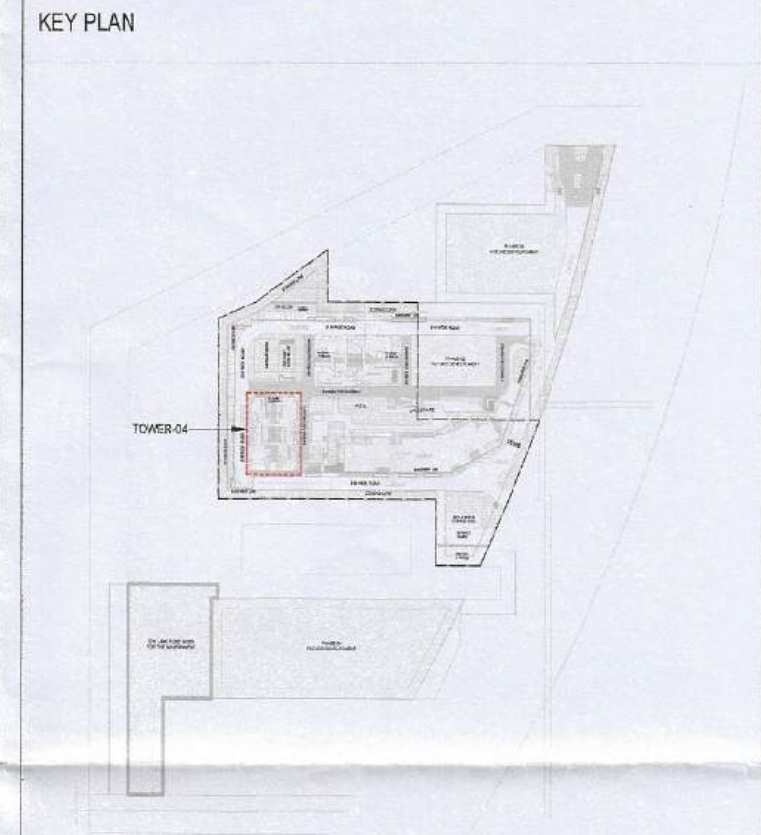

SCALE: 1:100 @ A0

DATE:

DEALT:

CHECKED: