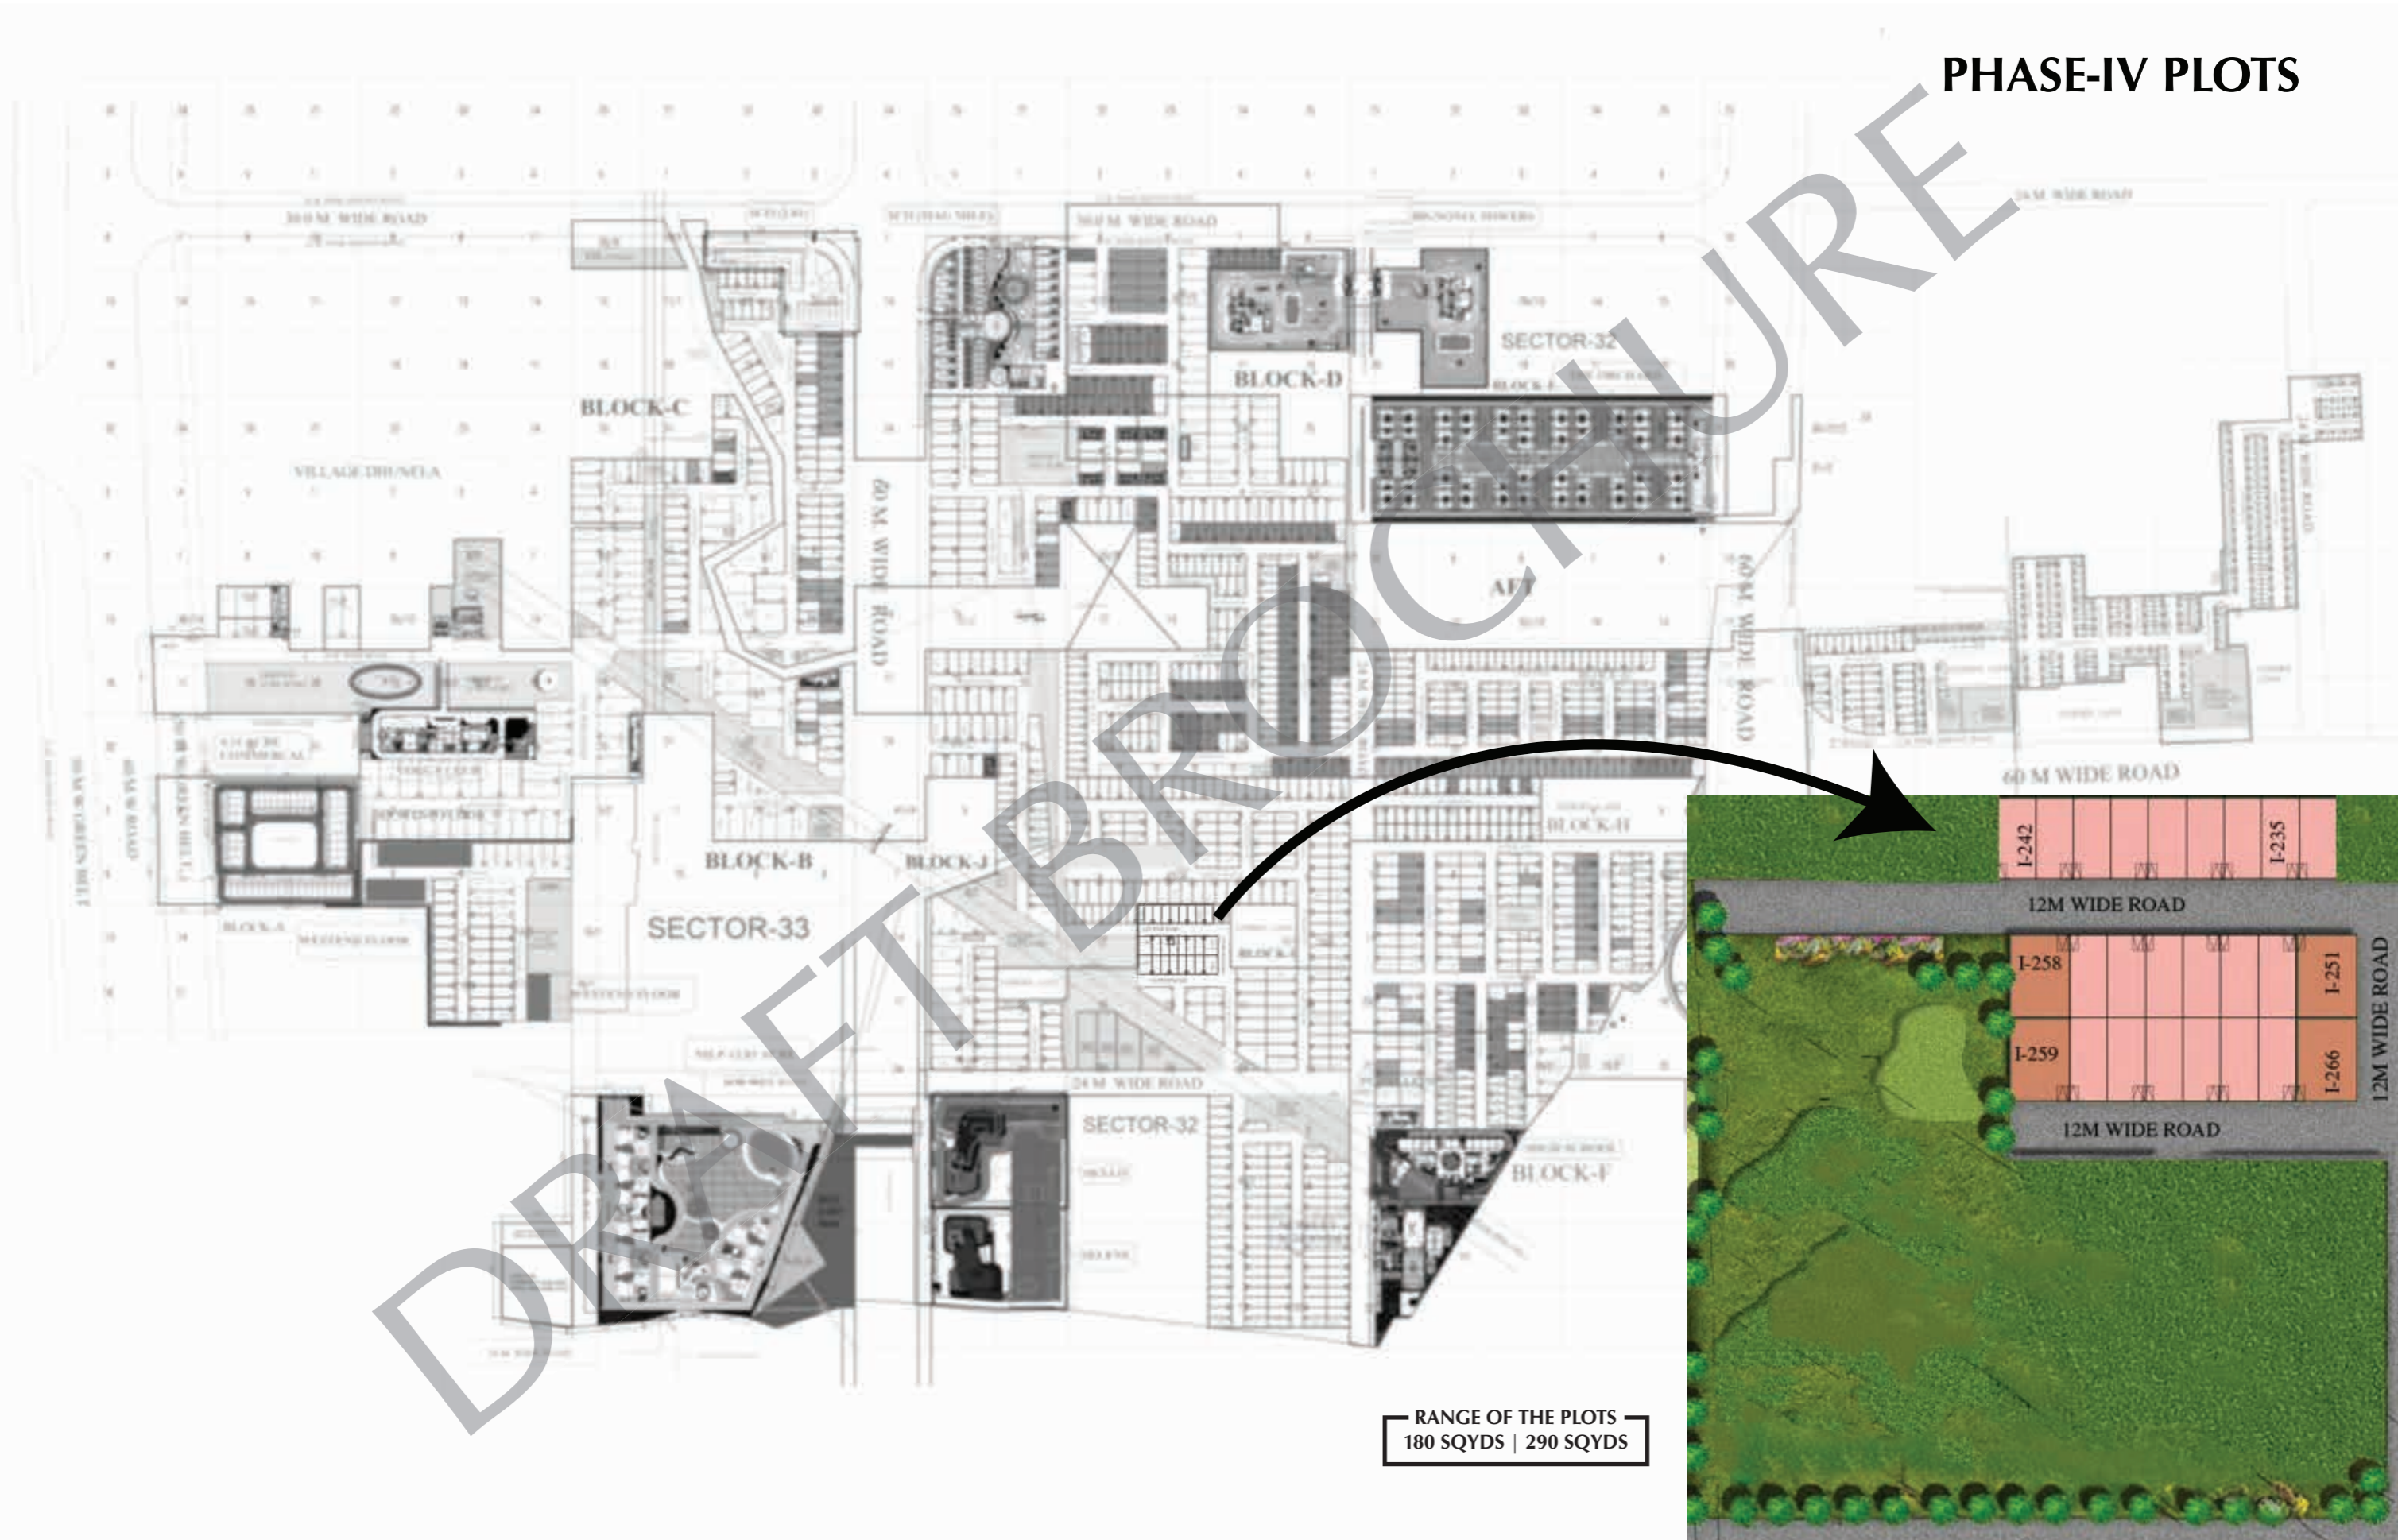

PHASE-IV PLOTS

RANGE OF THE PLOTS
180 SQYDS | 290 SQYDS

24 M WIDE ROAD

MIND BODY & SOUL

BEST-IN-CLASS HOSPITALITY SERVICES

24x7 Security | Laundry | Concierge | Housekeeping | Food & Beverage