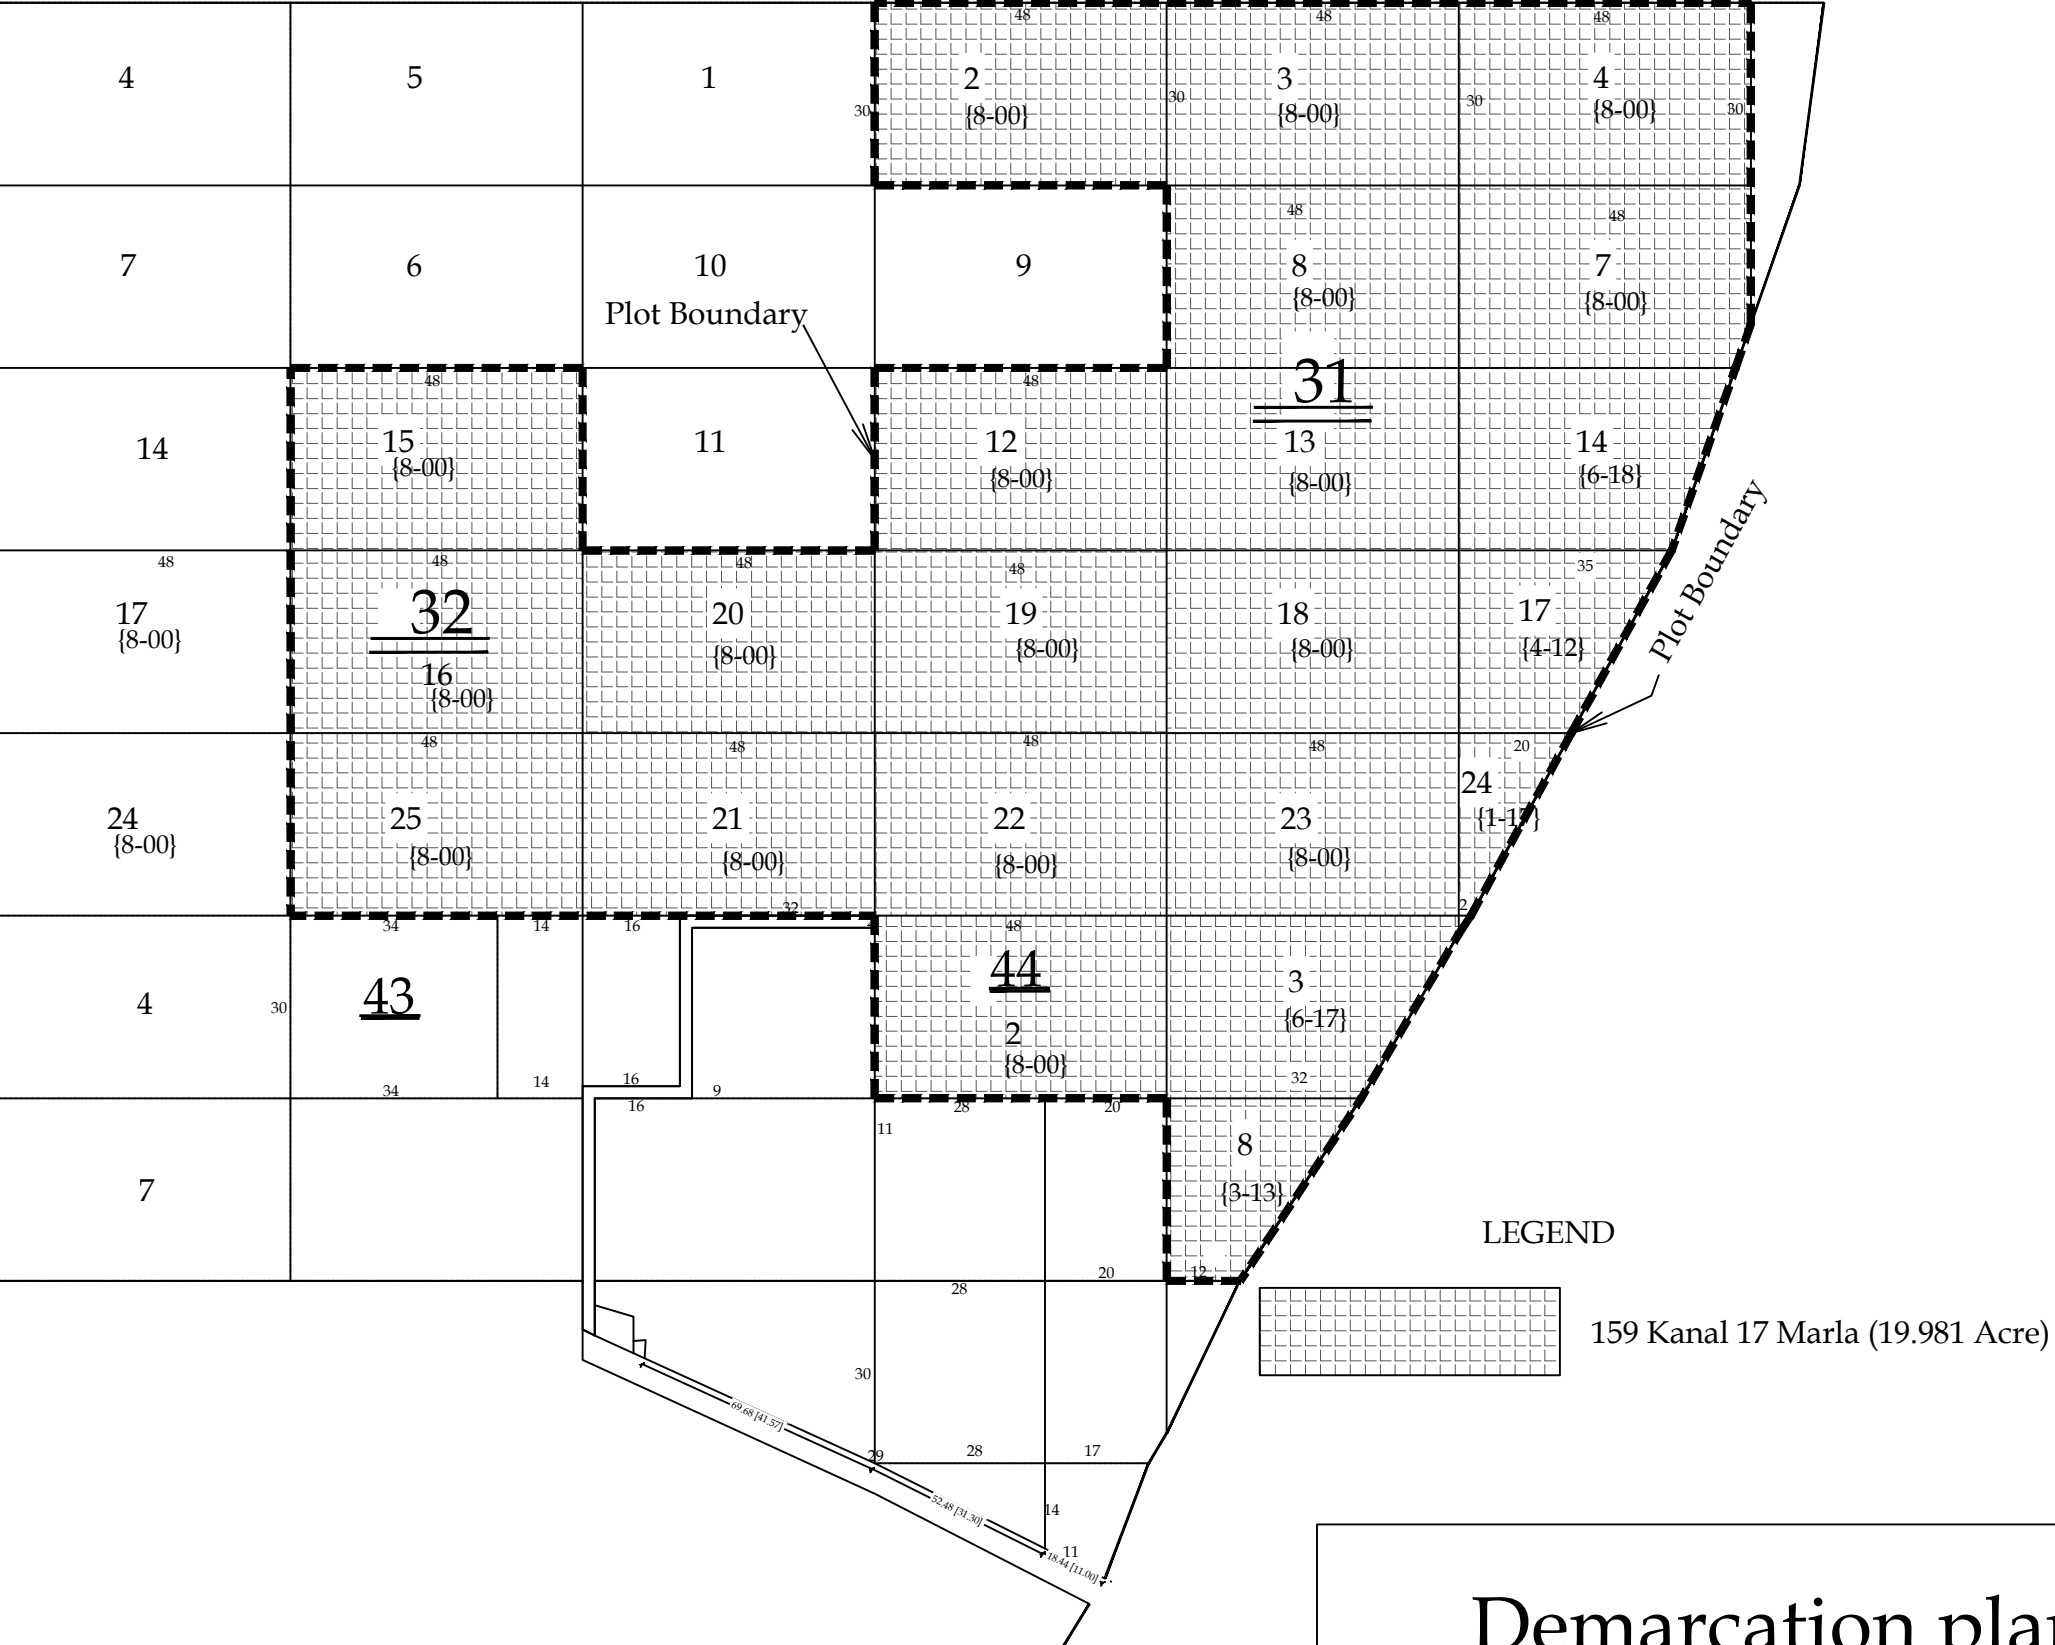

MAP OF LAND ADMEASURING 159 K 17M (19.981ACRE) FALLING IN REVENUE ESTATE OF VILLAGE BASELWA TEHSIL & DISTT. FARIDABAD

Demarcation plan of Residential Plotted Colony, at Sector 88, Faridabad