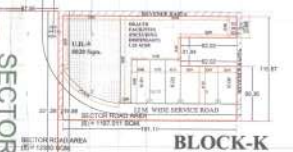

BLK	FLYING	AREA	NO. OF PLOTS	NO. OF HOUSES	NO. OF HOUSES	NO. OF HOUSES	NO. OF HOUSES	NO. OF HOUSES	NO. OF HOUSES
A	1	1000	100	100	100	100	100	100	100
B	1	1000	100	100	100	100	100	100	100
C	1	1000	100	100	100	100	100	100	100
D	1	1000	100	100	100	100	100	100	100
E	1	1000	100	100	100	100	100	100	100
F	1	1000	100	100	100	100	100	100	100
G	1	1000	100	100	100	100	100	100	100
H	1	1000	100	100	100	100	100	100	100
I	1	1000	100	100	100	100	100	100	100
J	1	1000	100	100	100	100	100	100	100
K	1	1000	100	100	100	100	100	100	100
TOTAL									

SECTOR ROAD AND GREEN BELT AREA DETAIL
GREEN BELT AREA(1) = 1087.1 SQM
GREEN BELT AREA(2) = 2983 SQM
SECTOR ROAD AREA(A) = 5383.3 SQM
SECTOR ROAD AREA(B) = 5681.2 SQM
SECTOR ROAD AREA(C) = 12382 SQM
SECTOR ROAD AREA(D) = 1187.071 SQM
TOTAL = 28918.811 SQM
7.148 ACRE