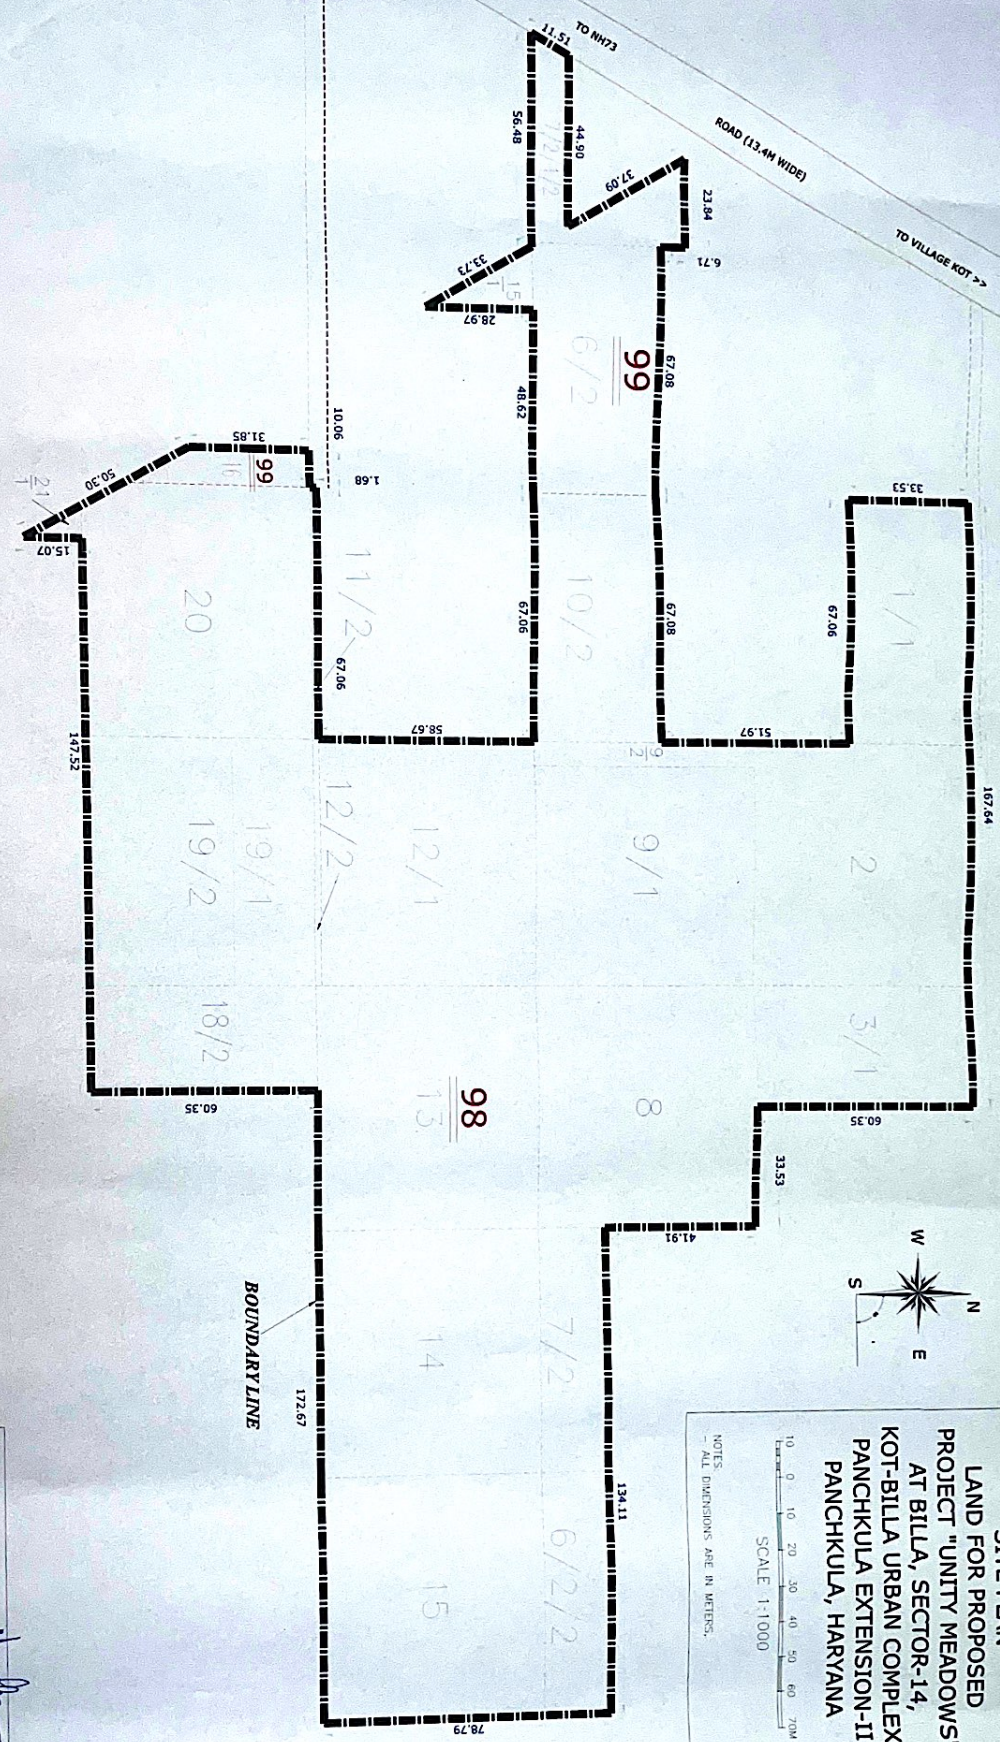

SITE PLAN
LAND FOR PROPOSED
PROJECT "UNITY MEADOWS"
 AT BILLA, SECTOR-14,
 KOT-BILLA URBAN COMPLEX,
 PANCHKULA EXTENSION-II
 PANCHKULA, HARYANA

NOTES:
 - ALL DIMENSIONS ARE IN METERS.

10 0 10 20 30 40 50 60 70M
 SCALE 1:1000

AREA WITHIN SAZRA BOUNDARY
 OR 12.66875 ACRES

For Unity Meadows LLP
 Manjinder Singh
 Manjinder Singh
 Manjinder Singh

Surveyed By:
Manchitra
 S.C.O.45 (F), SECTOR-11, PANCHKULA
 Ph. 94170-36994 email : manchitraindia@gmail.com