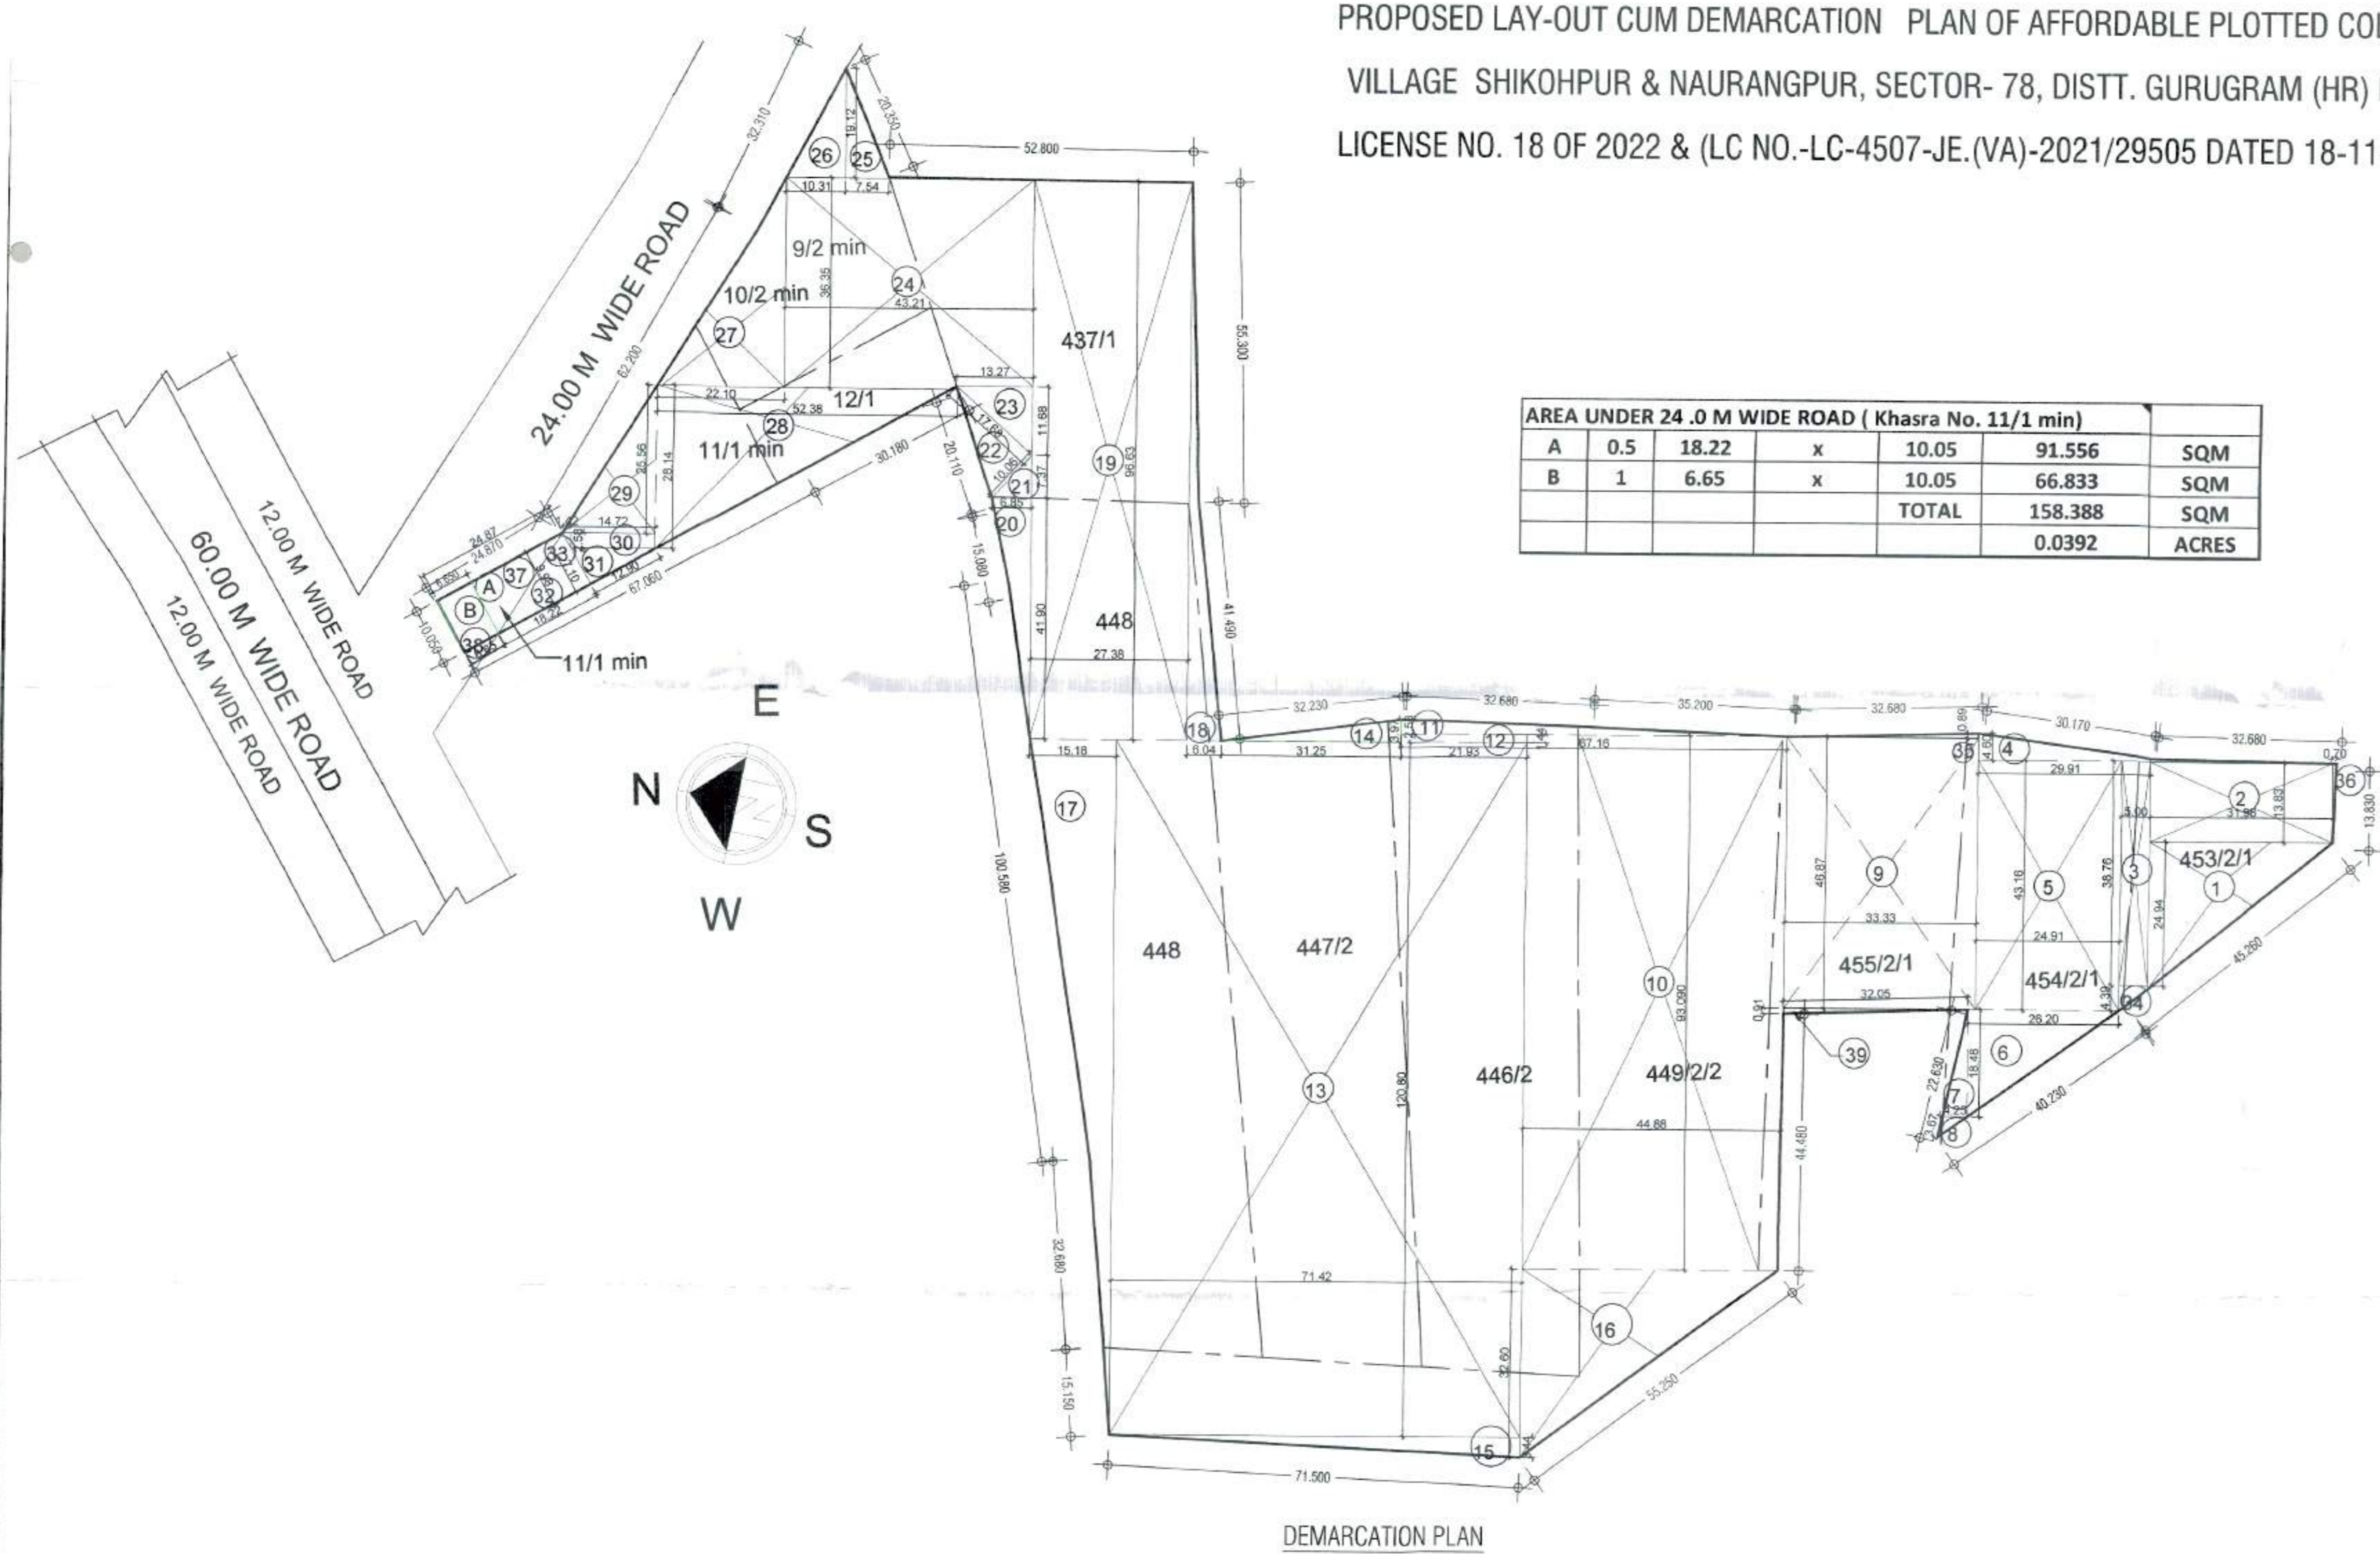

PROPOSED LAY-OUT CUM DEMARCATION PLAN OF AFFORDABLE PLOTTED COLONY (DDJAY) IN REVENUE ESTATE, VILLAGE SHIKOHPUR & NAURANGPUR, SECTOR-78, DISTT. GURUGRAM (HR) LAND MEASURING 6.3012 ACRES, LICENSE NO. 18 OF 2022 & (LC NO.-LC-4507-JE.(VA)-2021/29505 DATED 18-11-2021 BELONGING TO M/S-CONMIN INFRA DEVELOPERS LLP.

FI-201
AD-201
ATP-201
DTP-201

AREA UNDER 24.0 M WIDE ROAD (Khasra No. 11/1 min)						
A	0.5	18.22	x	10.05	91.556	SQM
B	1	6.65	x	10.05	66.833	SQM
				TOTAL	158.388	SQM
				TOTAL	0.0392	ACRES

AREA CALCULATION:							
RECT. NOS	L	B	AREA IN SQM.	RECT. NOS	L	B	AREA IN SQM.
1	0.5	31.980	X	24.940	398.791		
2	1	31.980	X	13.930	442.283		
3	1	5.000	X	38.750	193.800		
4	0.5	29.910	X	4.600	68.793		
5	1	24.910	X	43.160	1075.116		
6	0.5	26.200	X	18.480	242.088		
7	0.5	4.250	X	18.480	39.270		
8	0.5	4.250	X	3.670	7.799		
9	1	33.330	X	46.870	1562.177		
10	1	44.880	X	93.090	4177.879		
11	0.5	67.160	X	2.530	84.957		
12	1	21.930	X	1.440	31.579		
13	1	71.420	X	120.800	8627.536		
14	0.5	31.250	X	3.970	62.031		
15	0.5	71.420	X	3.440	122.842		
16	0.5	44.880	X	32.600	731.544		
17	0.5	15.180	X	119.970	910.572		
18	0.5	6.040	X	96.630	291.823		
19	1	27.280	X	96.630	2645.729		
20	0.5	6.850	X	41.900	143.508		
21	0.5	6.850	X	2.370	25.242		
22	0.5	10.060	X	17.680	88.930		
23	0.5	13.270	X	11.680	77.497		
24	1	43.210	X	36.350	1570.684		
25	0.5	7.540	X	19.120	72.082		
26	0.5	10.310	X	19.120	98.564		
27	0.5	22.100	X	36.350	401.668		
28	0.5	52.380	X	28.140	736.987		
29	0.5	14.720	X	25.560	188.122		
30	1	14.720	X	2.580	37.978		
31	0.5	12.900	X	7.100	45.795		
32	0.5	18.220	X	9.980	90.918		
33	0.5	1.420	X	2.580	1.832		
34	0.5	5.000	X	4.390	10.975		
35	0.5	33.330	X	0.890	14.832		
36	0.5	0.700	X	13.830	4.841		
37	0.5	13.220	X	10.050	91.556		
38	1	6.650	X	10.050	66.833		
39	0.5	32.050	X	0.910	14.583		
				TOTAL	25500.033		
				OR	ACRE	6.3012