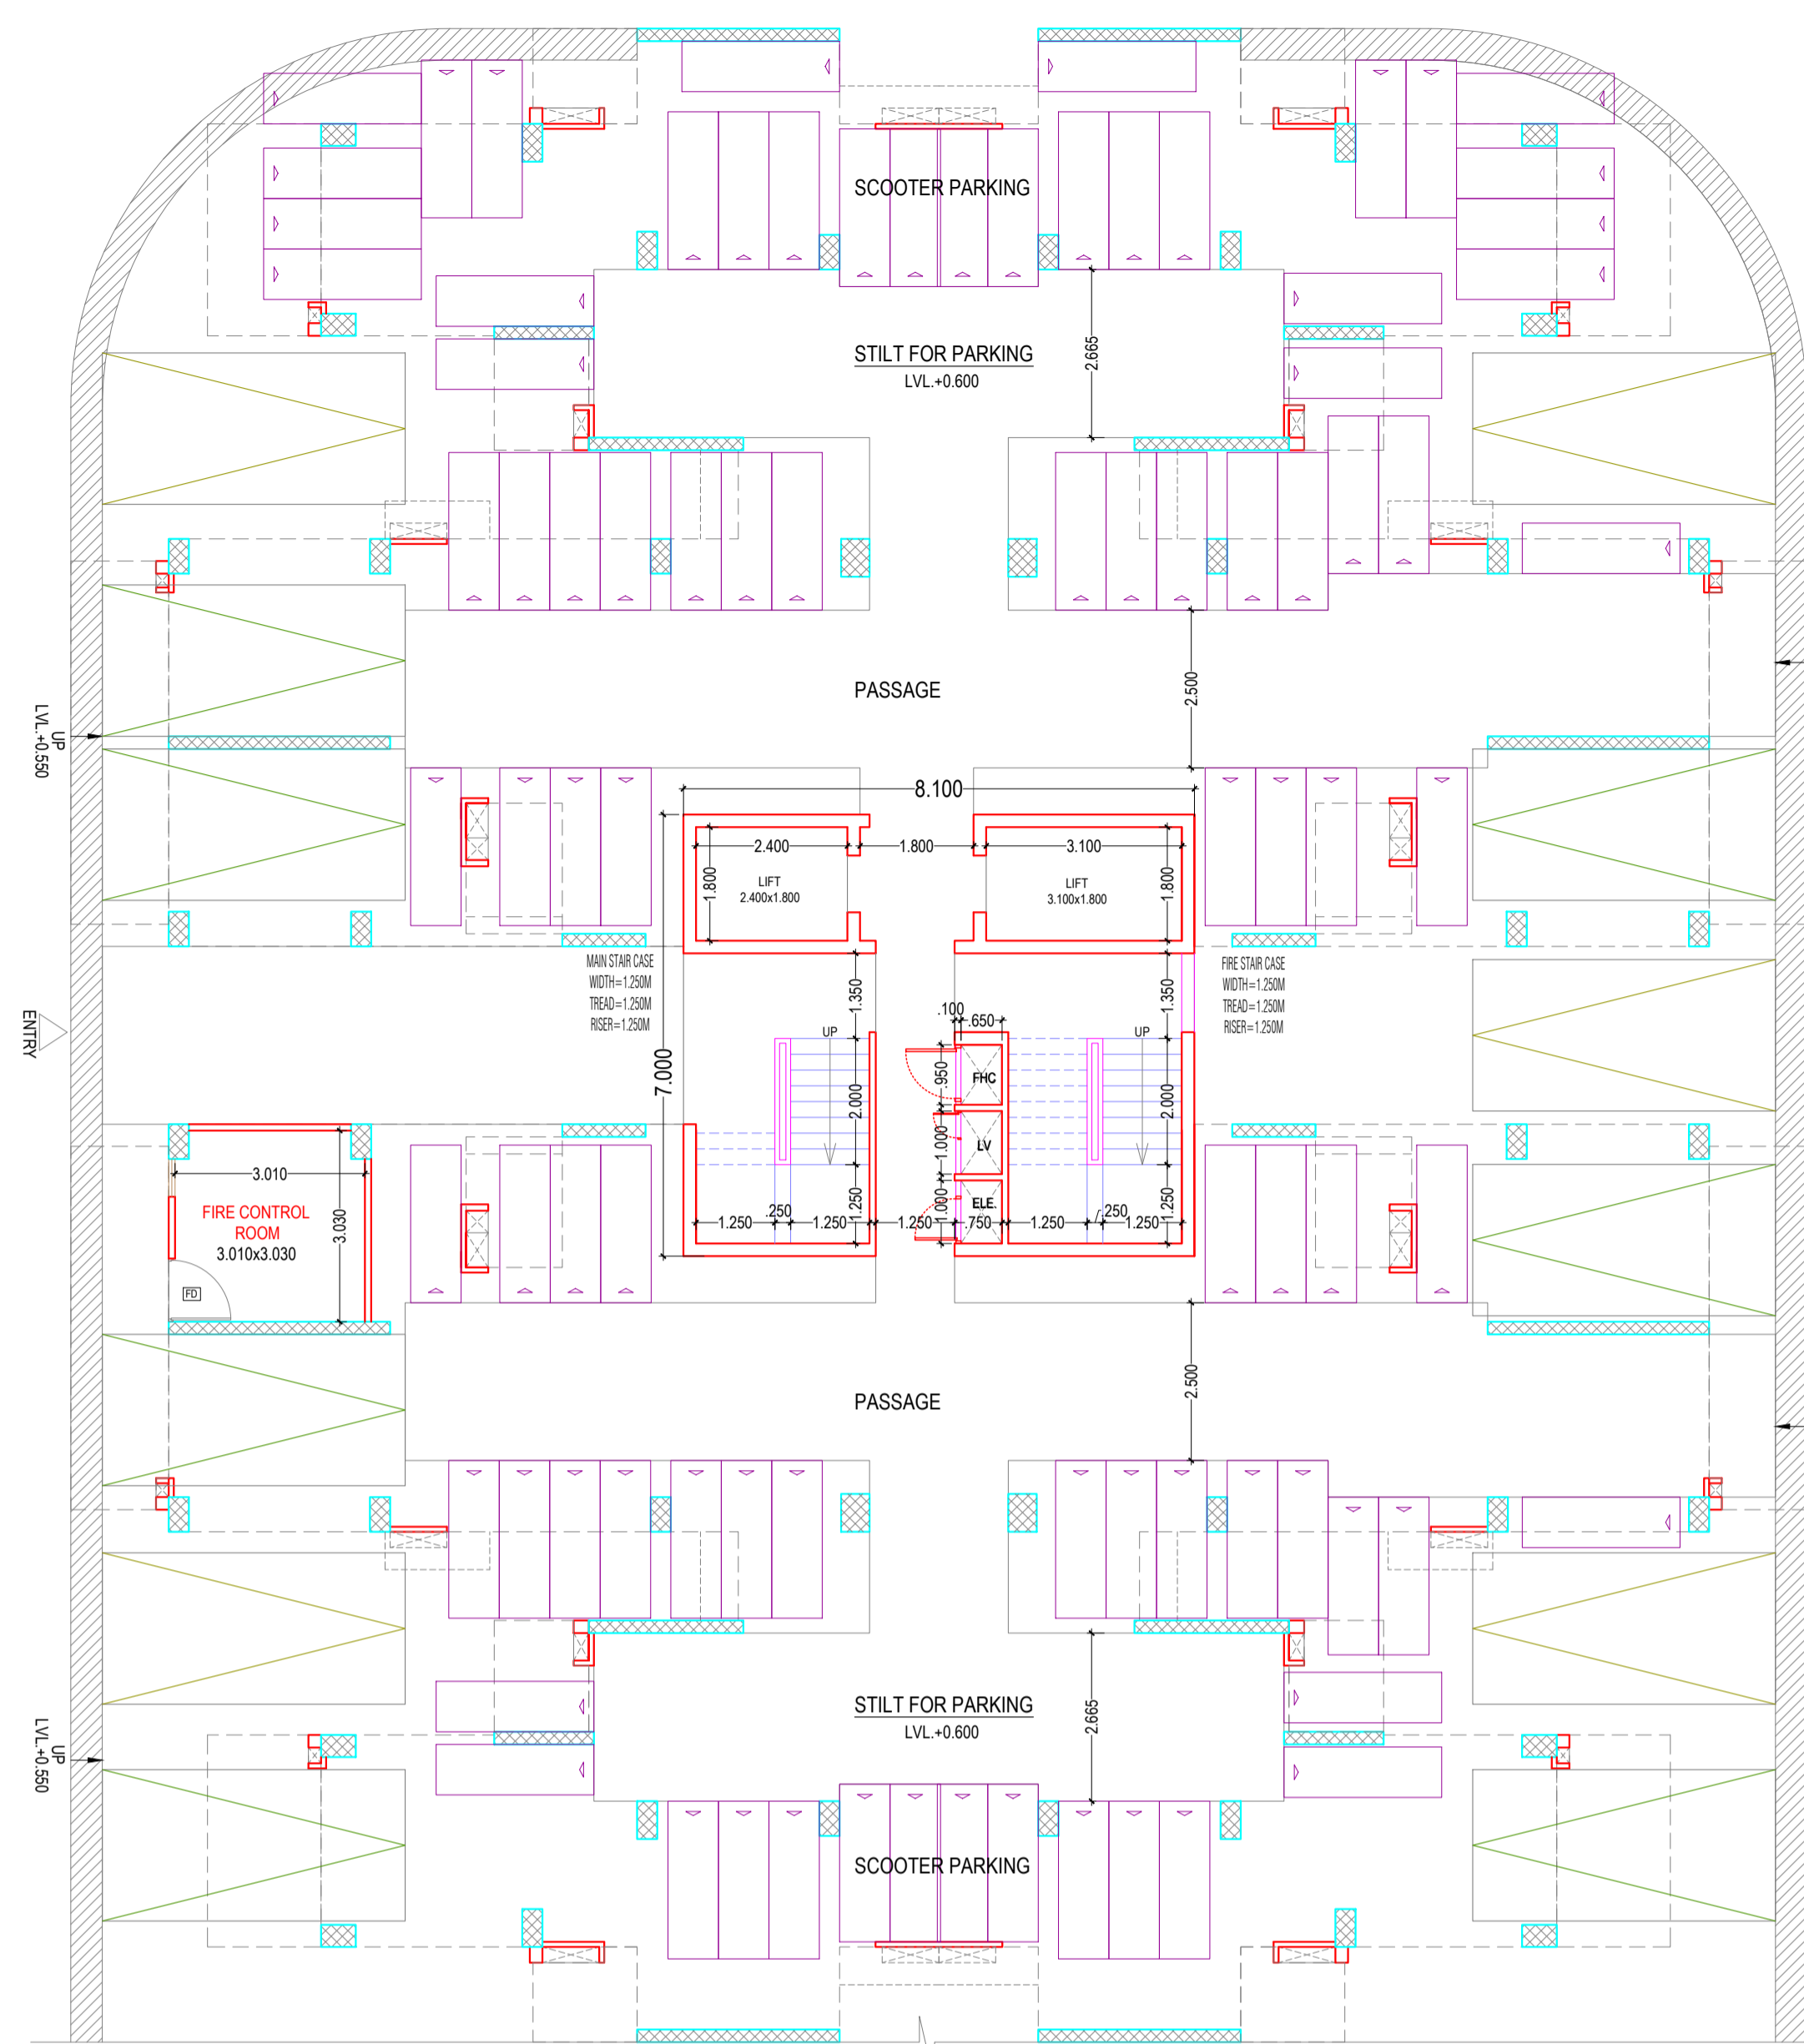

FLOOR PLANS & AREA CHART

DOOR & WINDOW SCHEDULE

S.NO.	TYPE	SIZE	S.LVL.	L.LVL.
1	D01	0.750X2.100	±0.00	2.100
2	D02	0.900X2.100	±0.00	2.100
3	D03	1.050X2.100	±0.00	2.100
4	SD1	1.310X2.250	+0.150	2.250
5	SD2	1.800X2.250	+1.110	2.250
6	V1	0.450X1.350	+0.900	2.250
7	V2	0.450X1.200	+1.050	2.250
8	W1	1.000X1.350	+0.900	2.250
9	W2	0.600X1.200	+1.050	2.250

STILT FLOOR PLAN