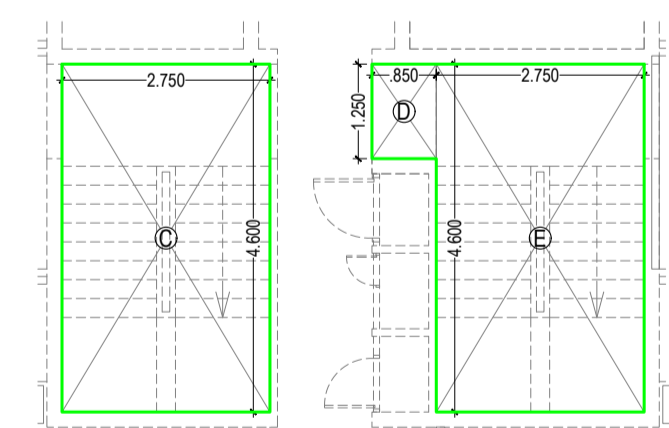

STAIR CASE AREA CALCULATION

TYPE	WIDTH	LENGTH	AREA (SQ.M)
C	2.750	4.600	12.650
D	0.850	1.250	1.063
E	2.750	4.600	12.650
TOTAL DEDUCTIONS			26.363