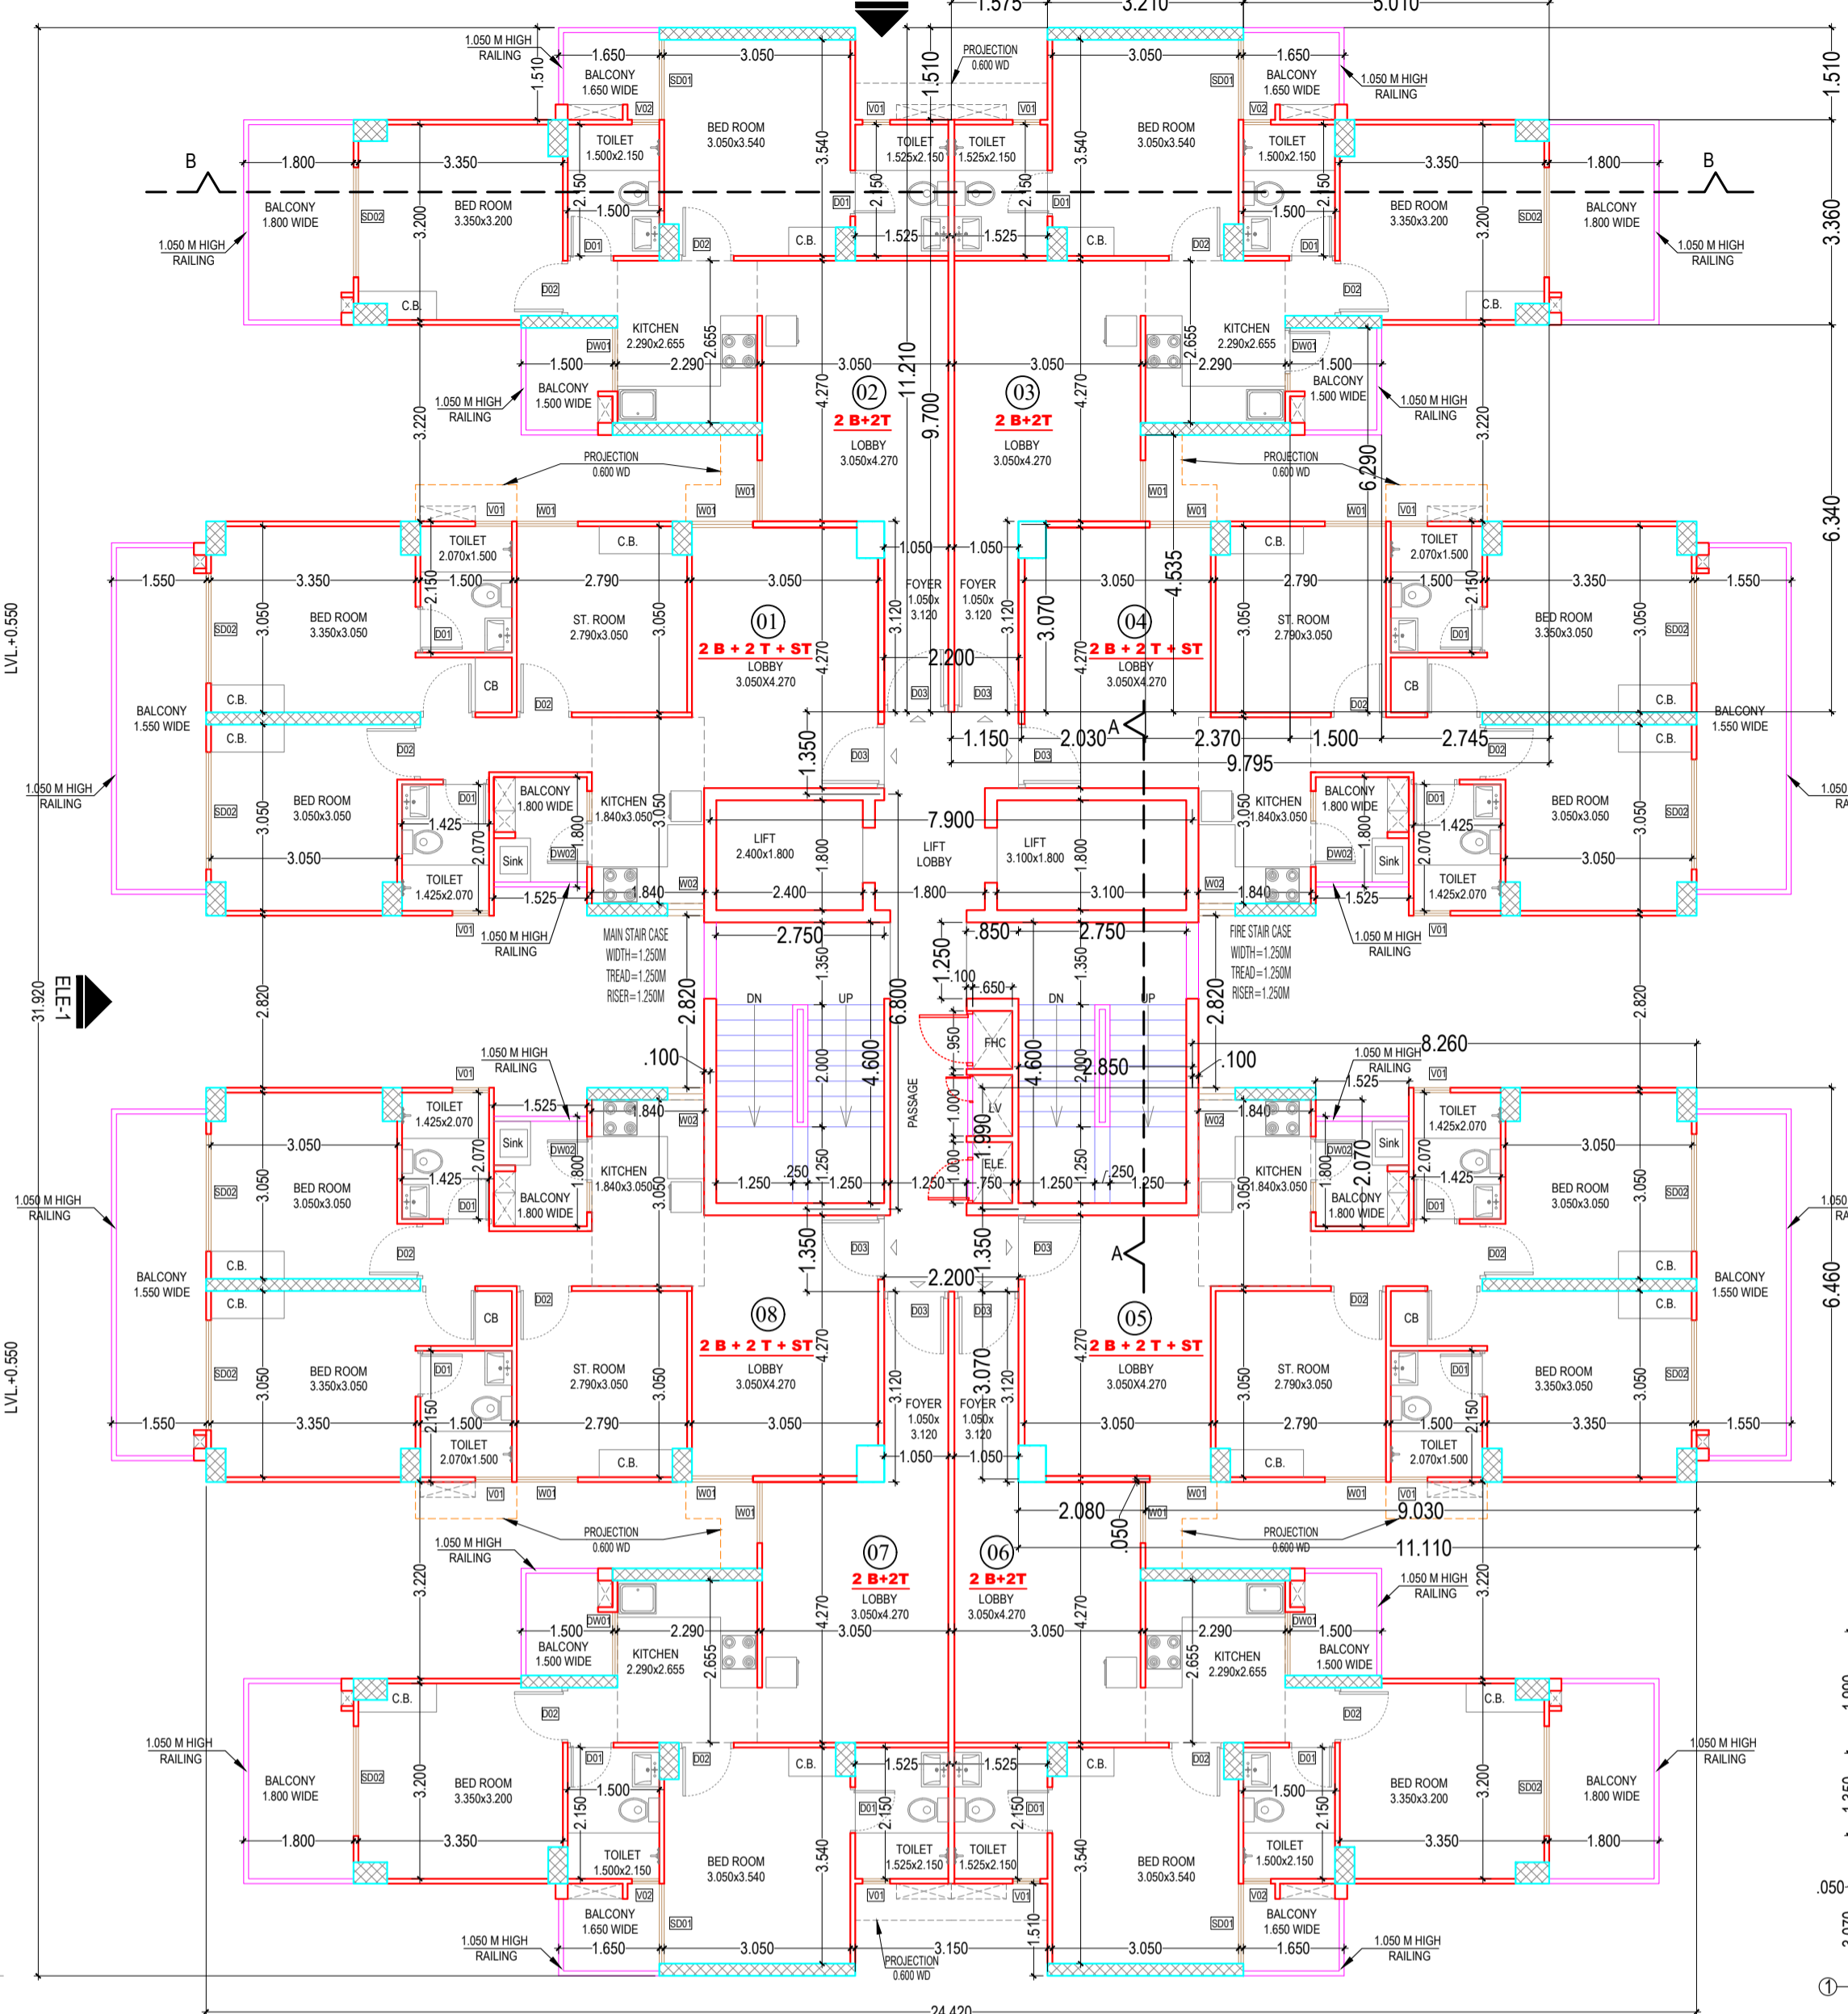

TYPICAL FLOOR PLAN (1st floor to 19th floor)