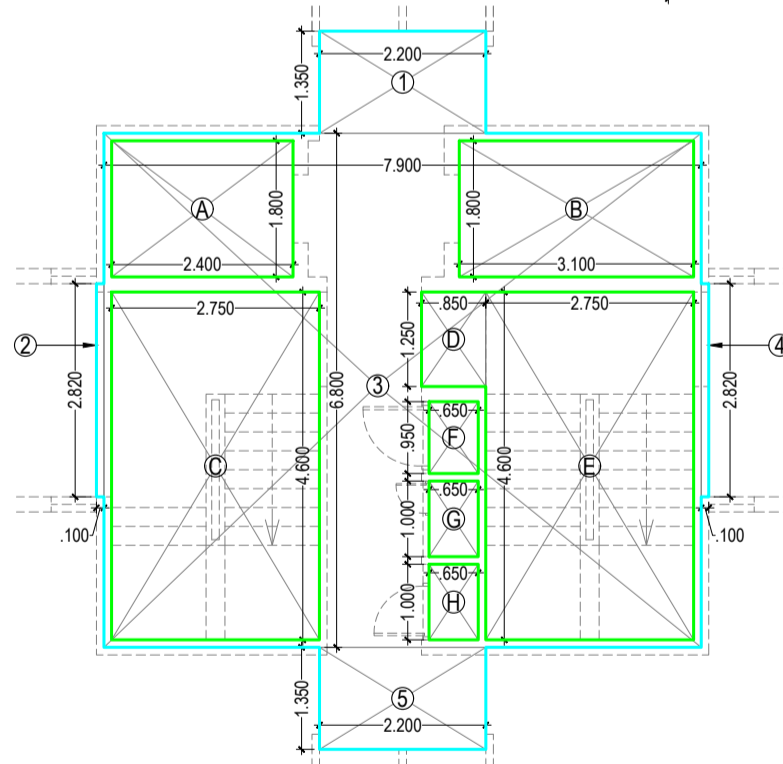

TYPICAL CORE AREA CALCULATION

S.NO.	WIDTH	LENGTH	AREA (SQ.M)
1	2.200	1.350	2.970
2	0.100	2.820	0.282
3	7.900	6.800	53.720
4	0.100	2.820	0.282
5	2.200	1.350	2.970
TOTAL CORE AREA			60.224
DEDUCTIONS			
A	2.400	1.800	4.320
B	3.100	1.800	5.580
C	2.750	4.600	12.650
D	0.850	1.250	1.063
E	2.750	4.600	12.650
F	0.650	0.950	0.618
G	0.650	1.000	0.650
H	0.650	1.000	0.650
TOTAL DEDUCTIONS			38.180
NET TYPICAL CORE AREA			22.044