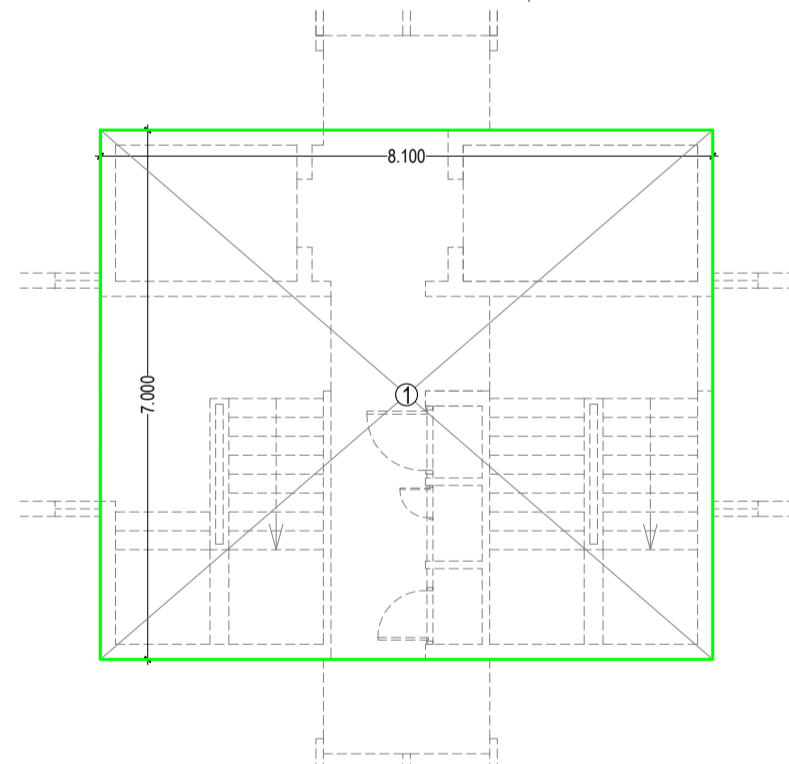

GROUND CORE AREA CALCULATION

S.NO.	WIDTH	LENGTH	AREA (SQ.M)
1	8.100	7.000	56.700
GROUND CORE AREA			56.700