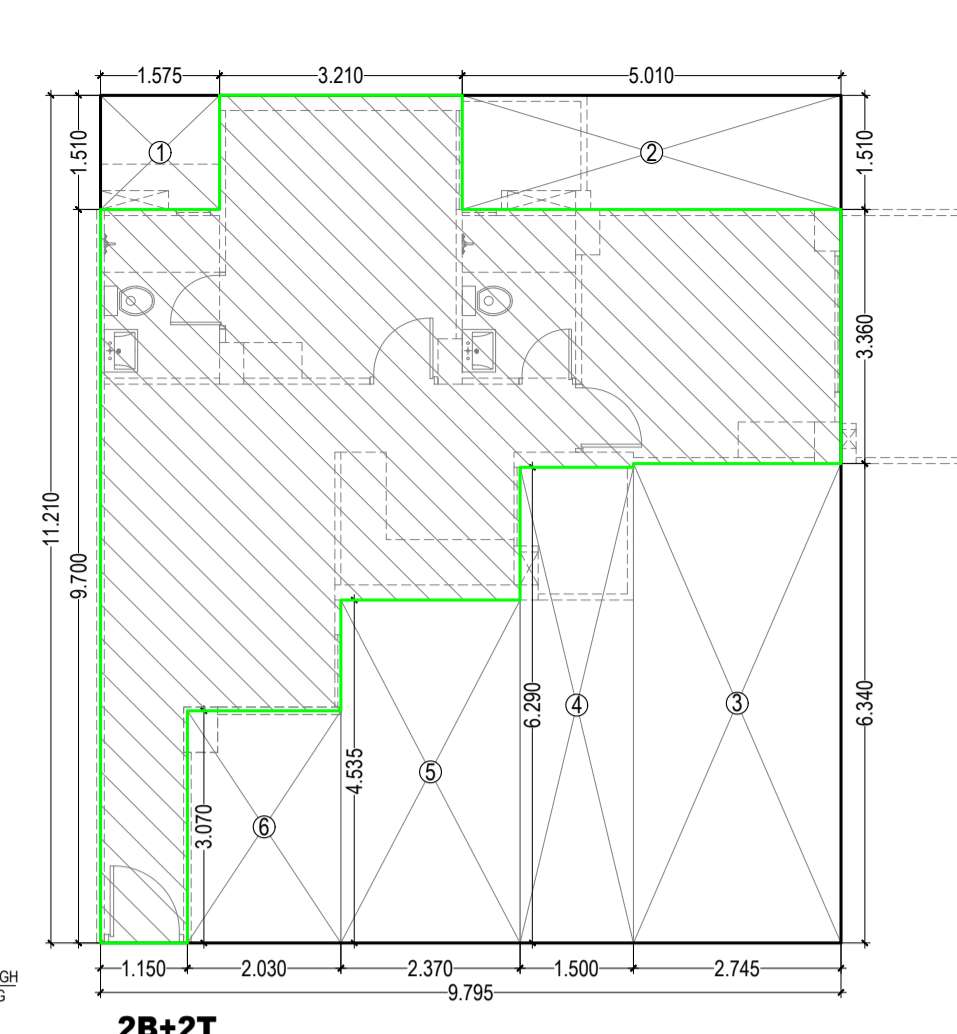

2B+2T

UNIT AREA = (9.795 x 11.210) = 109.802 - 53.738 (LESS AREA) = 56.040 SQ.MT.

S.NO.	WIDTH	LENGTH	LESS AREA (SQ.MT.)		
1	1.575	x	1.510	=	2.378
2	5.010	x	1.510	=	7.565
3	2.745	x	6.340	=	17.403
4	1.500	x	6.290	=	9.435
5	2.370	x	4.535	=	10.748
6	2.030	x	3.070	=	6.232
TOTAL AREA			53.762