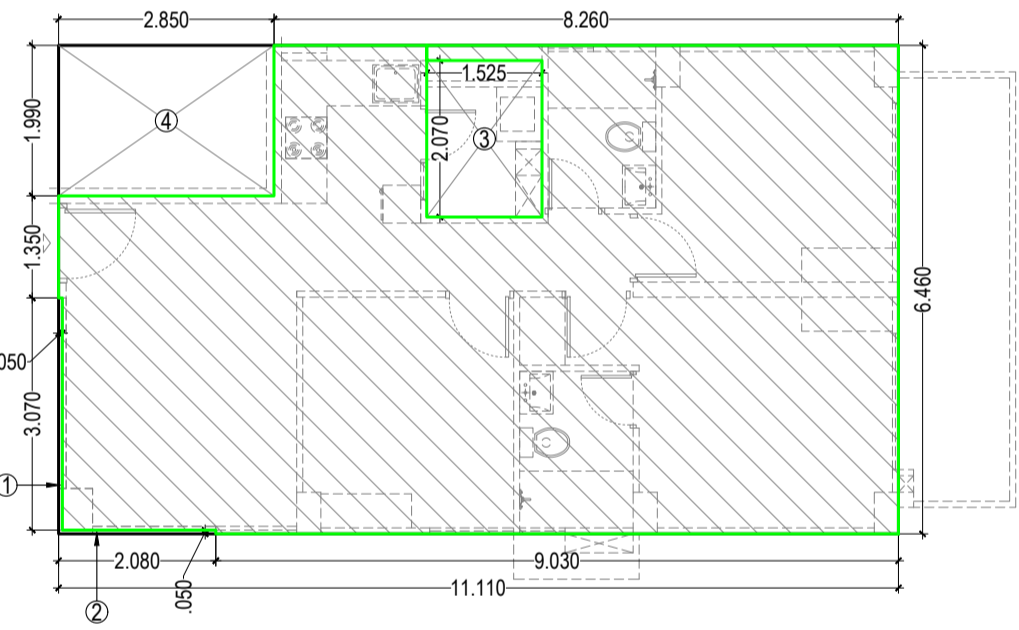

2B+2T+ST

UNIT AREA = (11.110 x 9.030) = 100.323 - 9.086 (LESS AREA) = 91.237 SQ.MT.

S.NO.	WIDTH	LENGTH	LESS AREA (SQ.MT.)		
1	0.050	x	3.070	=	0.154
2	2.080	x	0.050	=	0.104
3	1.525	x	2.070	=	3.157
4	2.850	x	1.990	=	5.672
TOTAL AREA			9.086		

PROJECT TITLE:
BUILDING PLAN OF AFFORDABLE GROUP HOUSING COLONY ON THE LAND MEASURING 4.30625 ACRES IN THE REVENUE ESTATE OF VILLAGE NAURANGPUR SECTOR-79, DISTRICT, GURUGRAM.
STERLING INFRASTRUCTURE LLP & KJS COLONIZER LLP
C/O STERLING INFRASTRUCTURE LLP.

DRAWING TITLE:-
FLOOR PLANS & AREA CHART (TOWER-A/B/C/D) (S+19)

SCALE: 1:100
DATE:
DEALT:
JOB NO.: