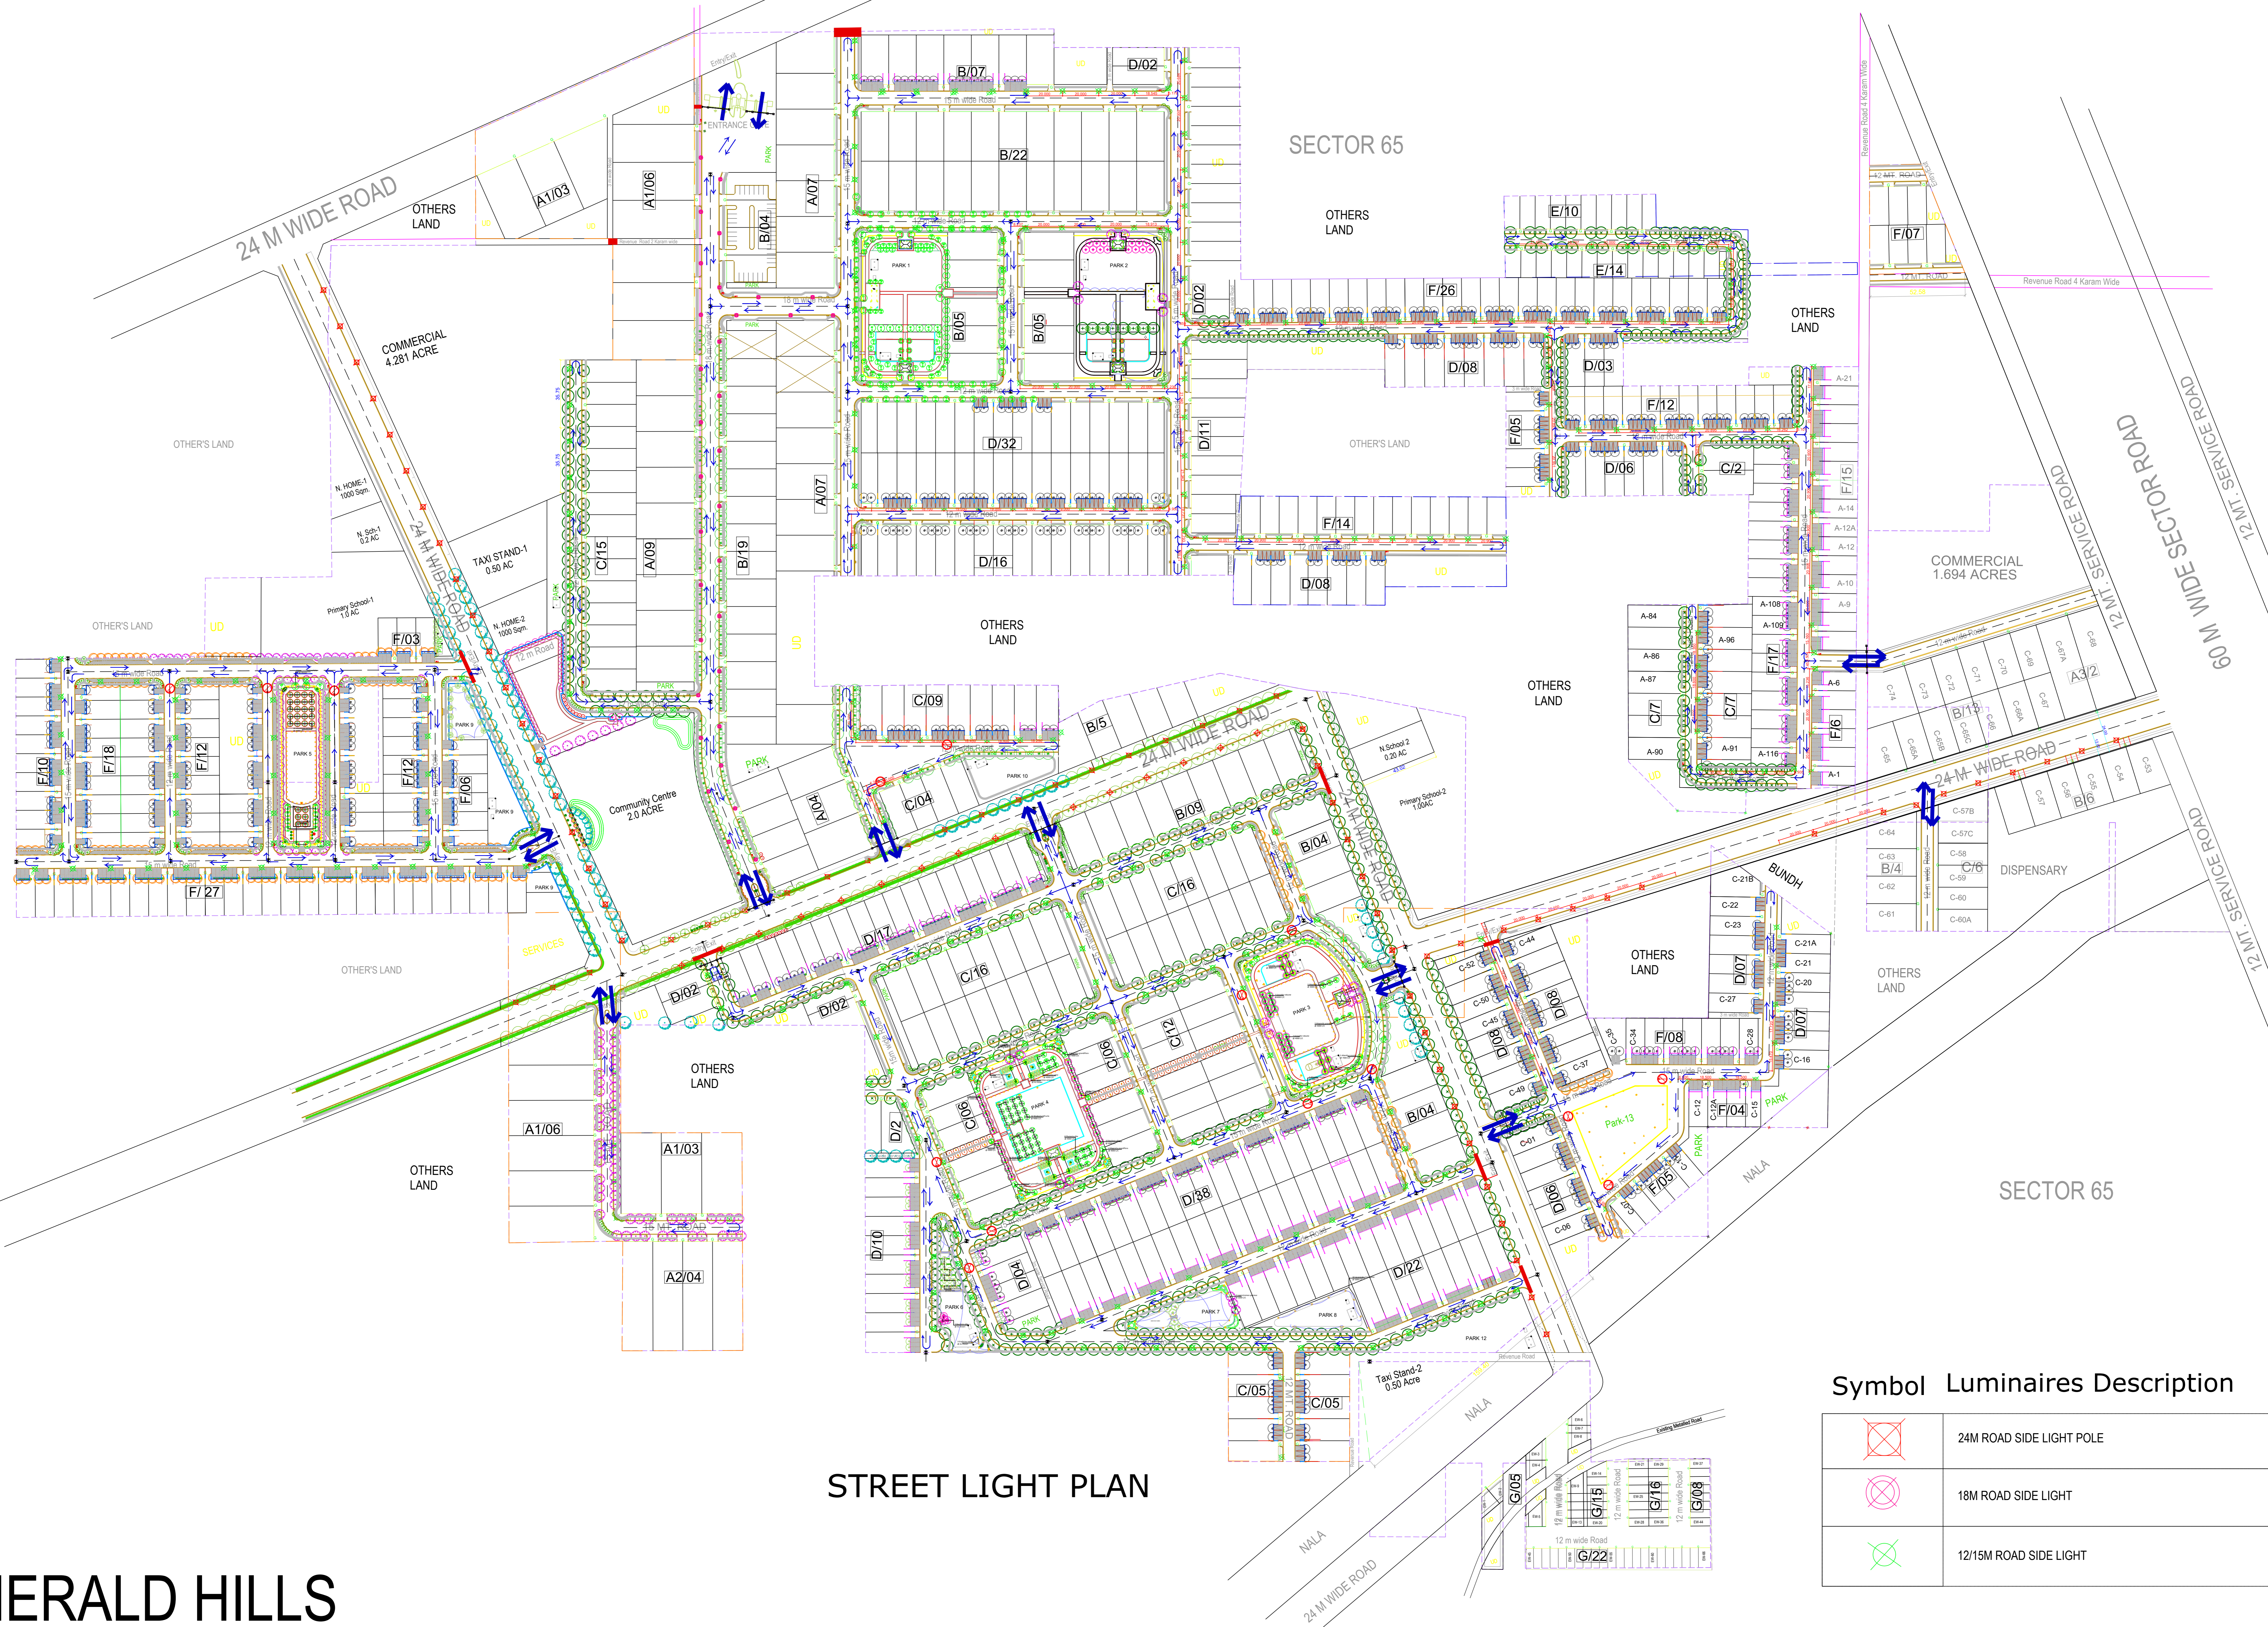

EMERALD HILLS

STREET LIGHT PLAN

Symbol Luminares Description

Symbol	Luminares Description
	24M ROAD SIDE LIGHT POLE
	18M ROAD SIDE LIGHT
	12/15M ROAD SIDE LIGHT