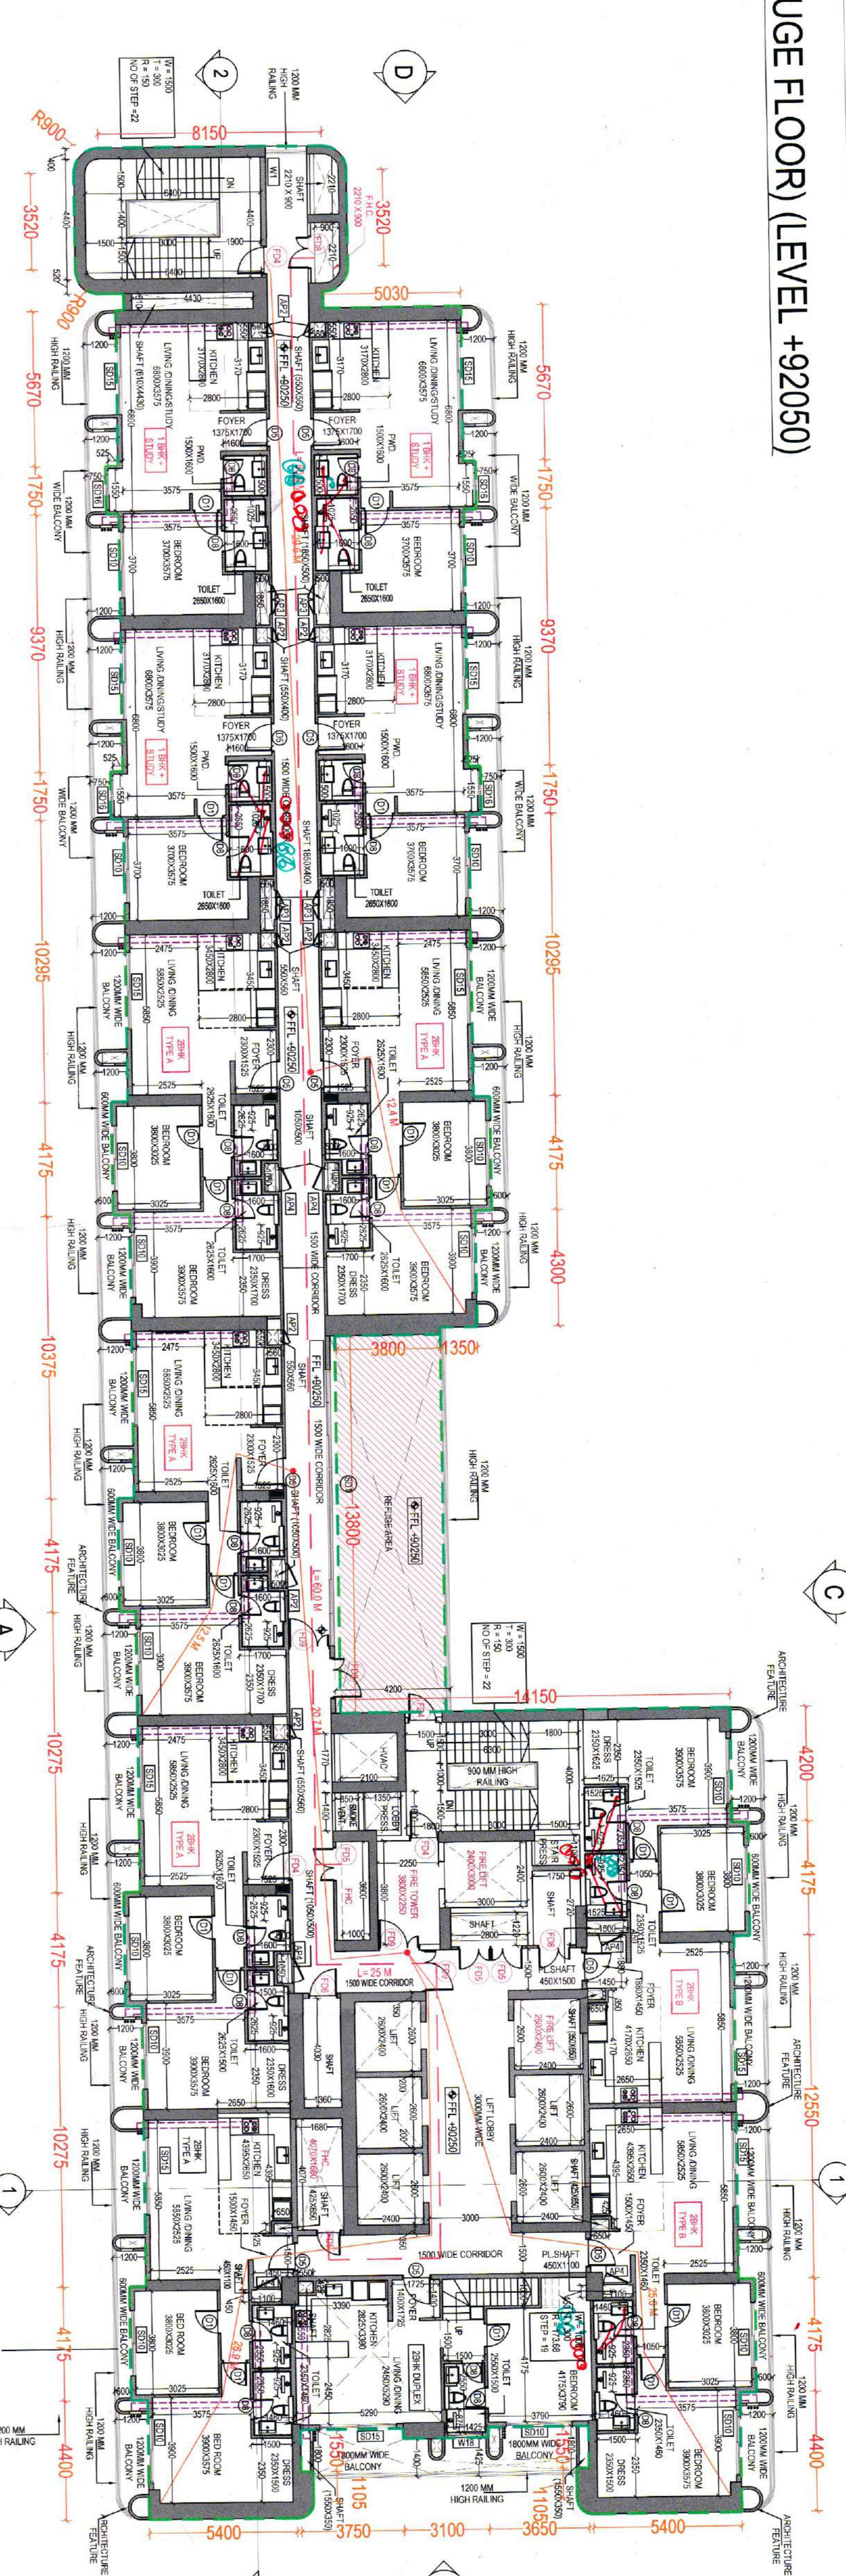

25TH FLOOR PLAN (REFUGE FLOOR) (LEVEL +92050)
SCALE - 1:150