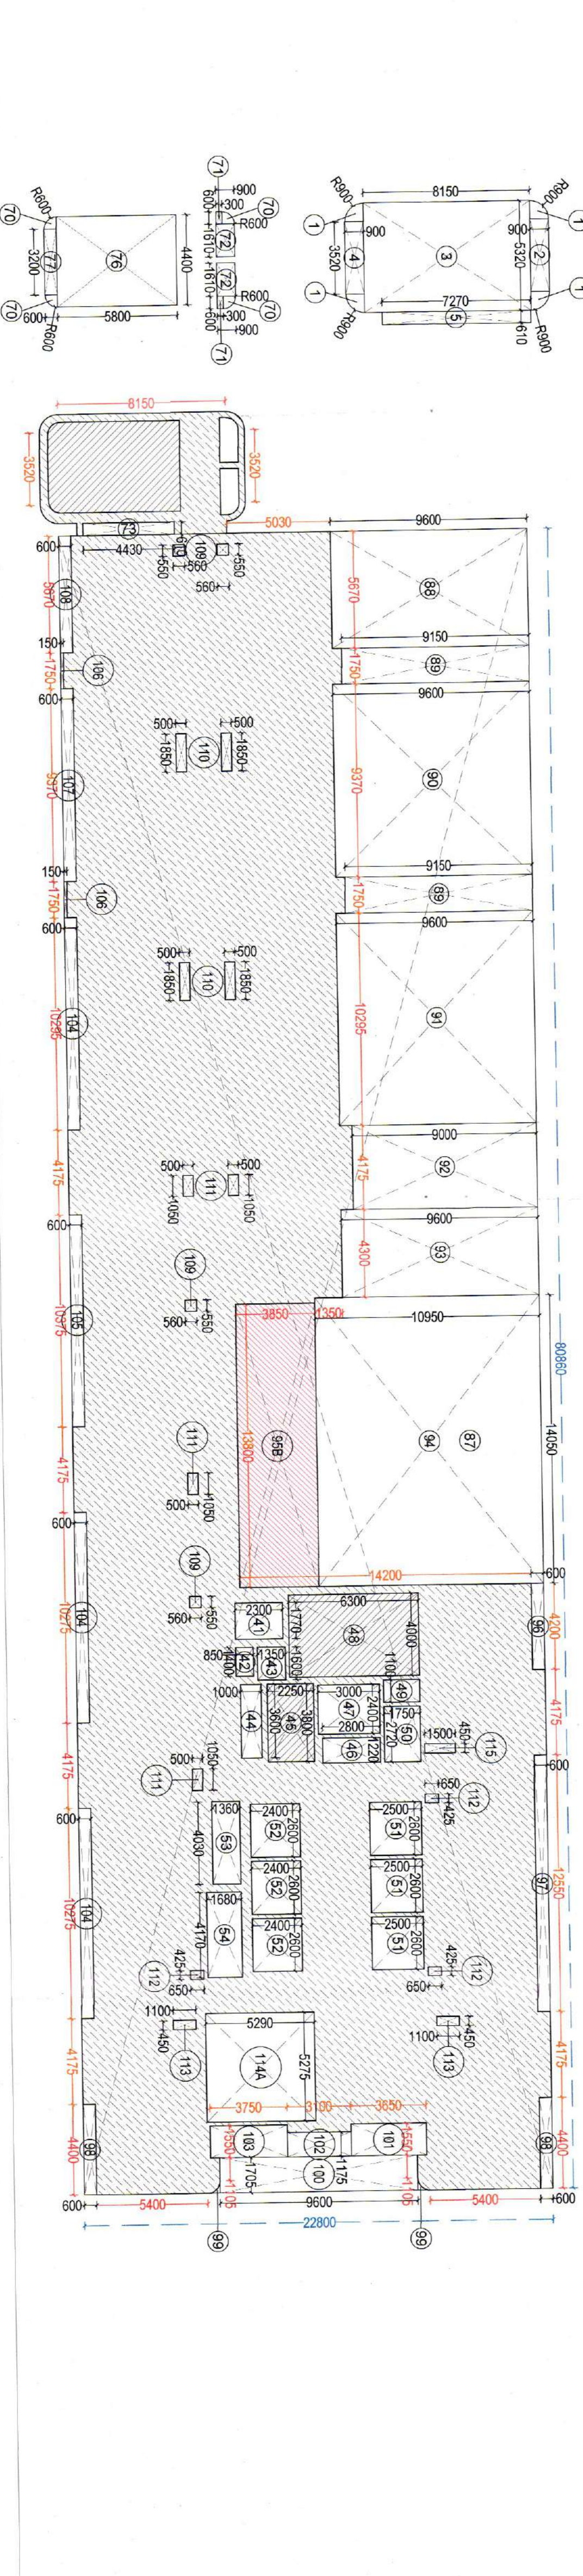

16TH FLOOR (REFUGE) AREA CALCULATION (FAR & NON FAR)
SCALE - 1:200