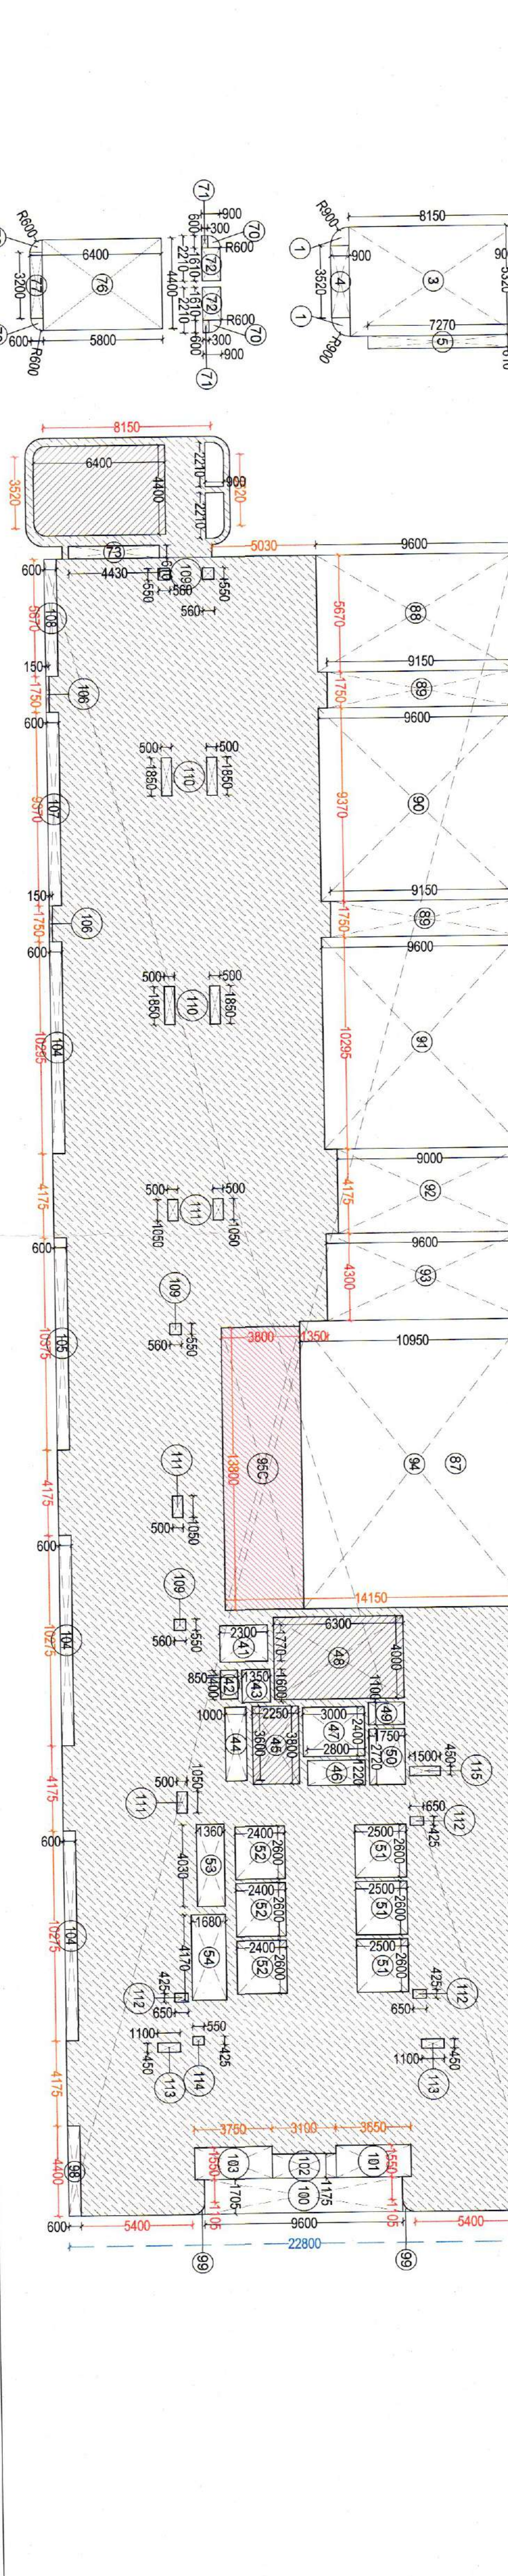

25TH FLOOR (REFUGE) AREA CALCULATION (FAR & NON FAR)
SCALE - 1:200

PROJECT
PROPOSED GROUP HOUSING COLONY MIX LAND USE (63.96% RESIDENTIAL COMPONENT + 6.05% COMMERCIAL COMPONENT) FOR AN AREA MEASURING 18.2375 ACRES (LICENSE NO. 90 OF 2025 DATED 09/04/2025) IN SECTOR 38, GURUGRAM, HARYANA.

LAND OWNER / DEVELOPER
NAMO REALTECH PVT. LTD.
487-482, UDYOG VIHAR, PHASE III, GURUGRAM, HARYANA - 122016

DESIGN CONSULTANTS
RSP Design Consultants Pvt. Ltd.
Unit 103, Banihari Business Tower, Sector 48, Sohna Road, Gurugram - 122018
Head Office No. 30, Museum Road, Bangalore - 560001
Tel: 25598988, Fax: 25598918
Email: rsp@rspindia.net, Web: www.rspindia.net

SERVICES CONSULTANTS
AEON INTEGRATED BUILDING DESIGN CONSULTANTS LLP
A-122, 6th Floor, Sector 136, Noida, UP - 201305
Tel: 0120-8909528
Email: aionmail@gmail.com

STRUCTURAL CONSULTANTS
NMC Design International
G-70, Second Floor, Jasant Plaza, Shantipur, Sector 136, Noida - 201305
Tel: 011-26940734
Email: nmcmail@gmail.com

ARCHITECT ON RECORD
CONTINENTAL DESIGN STUDIO
#1005, 1st Floor, Sector 4, Panchsala, Haryana - 134112
Tel: 0172-2610444
Email: continentaldesignstudio@gmail.com

TOWER A

SHEET NO. 09 (A0)

ARCHITECT SIGNATURE _____

OWNER SIGNATURE _____