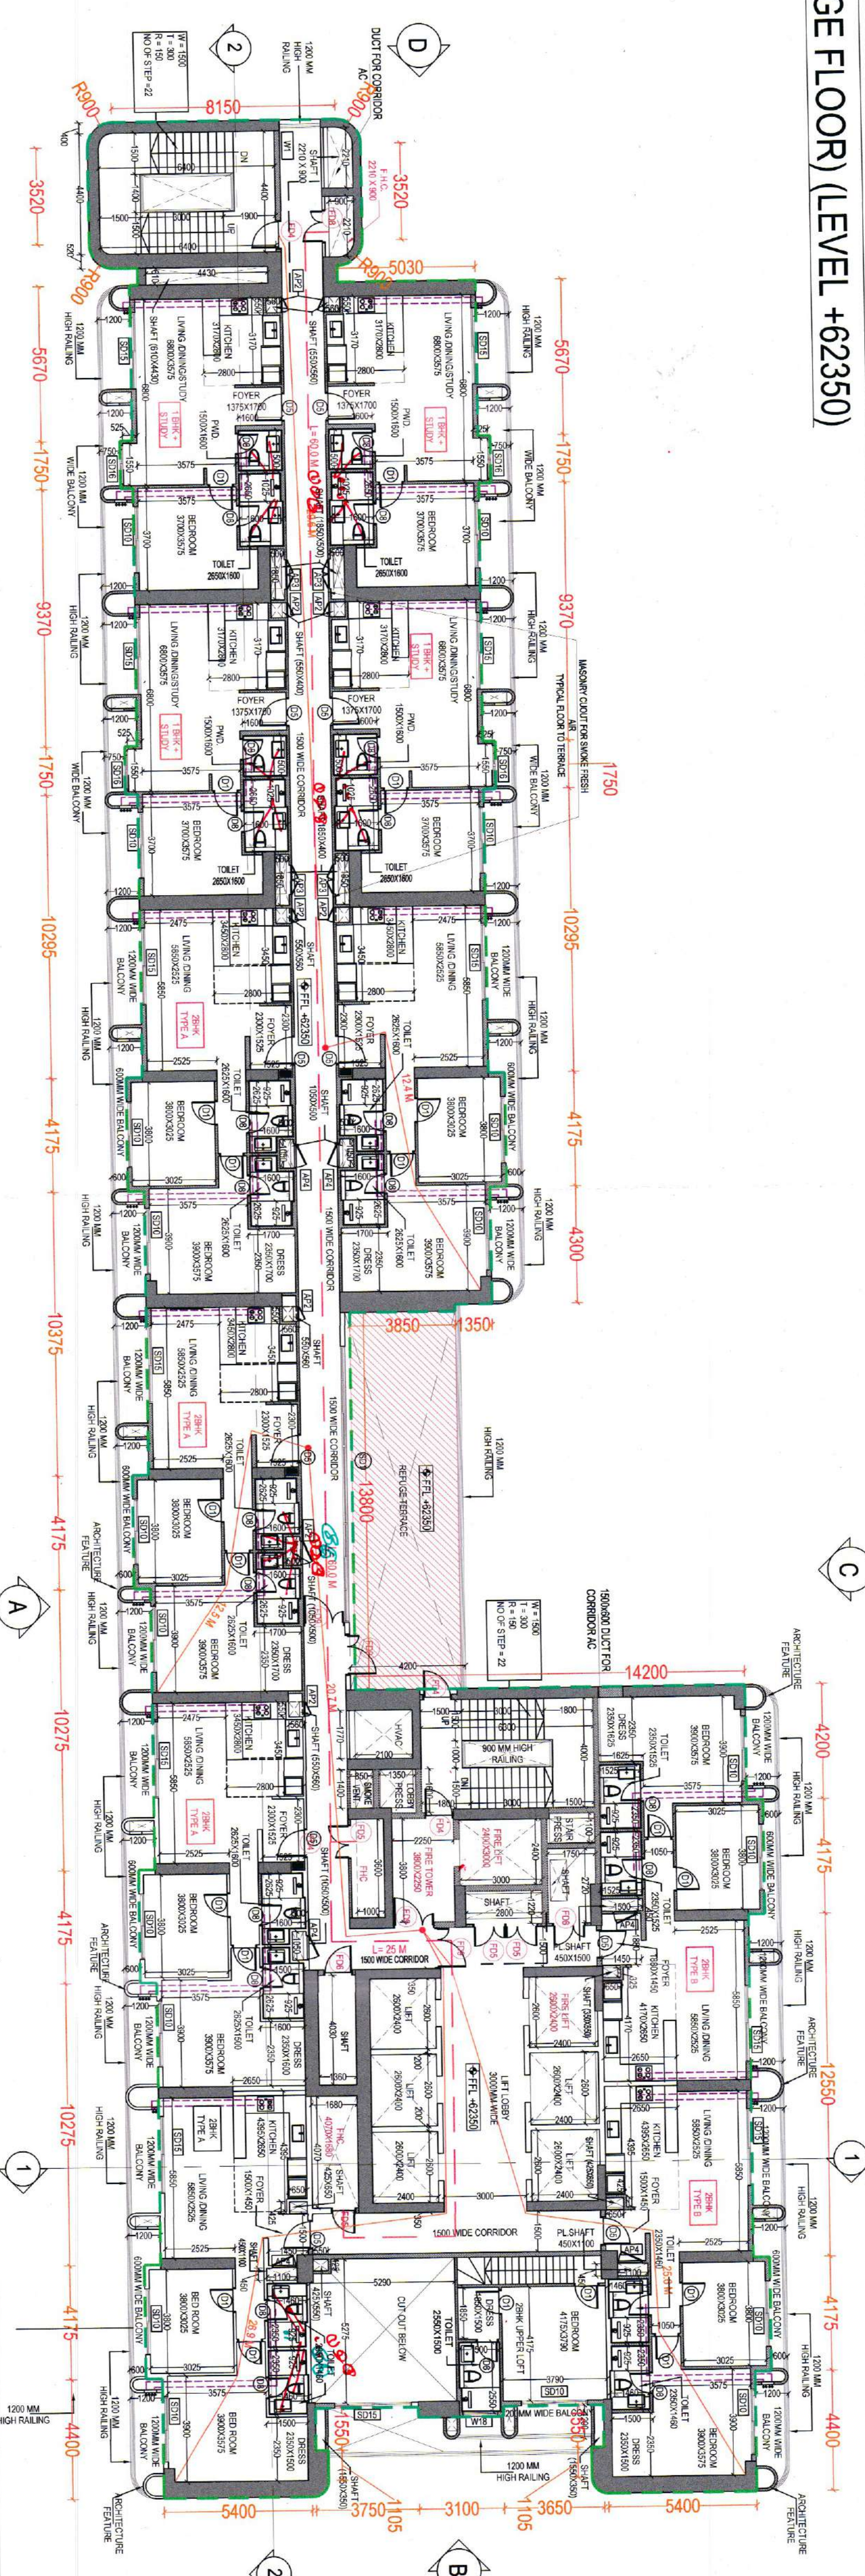

16TH FLOOR PLAN (REFUGE FLOOR) (LEVEL +62350)
SCALE - 1:150