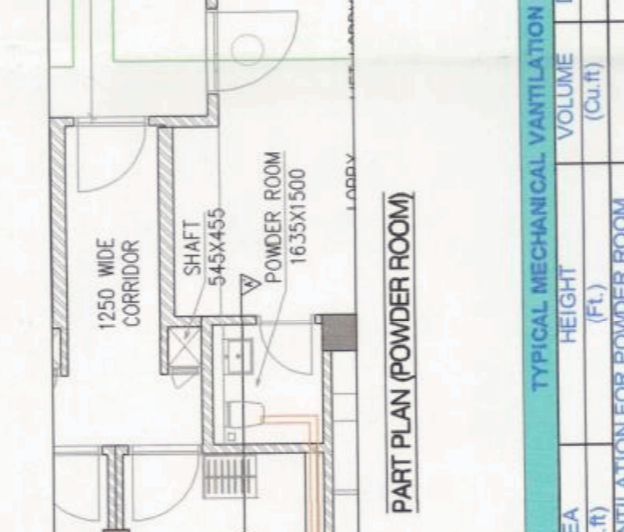

50% REFUGE FLOOR