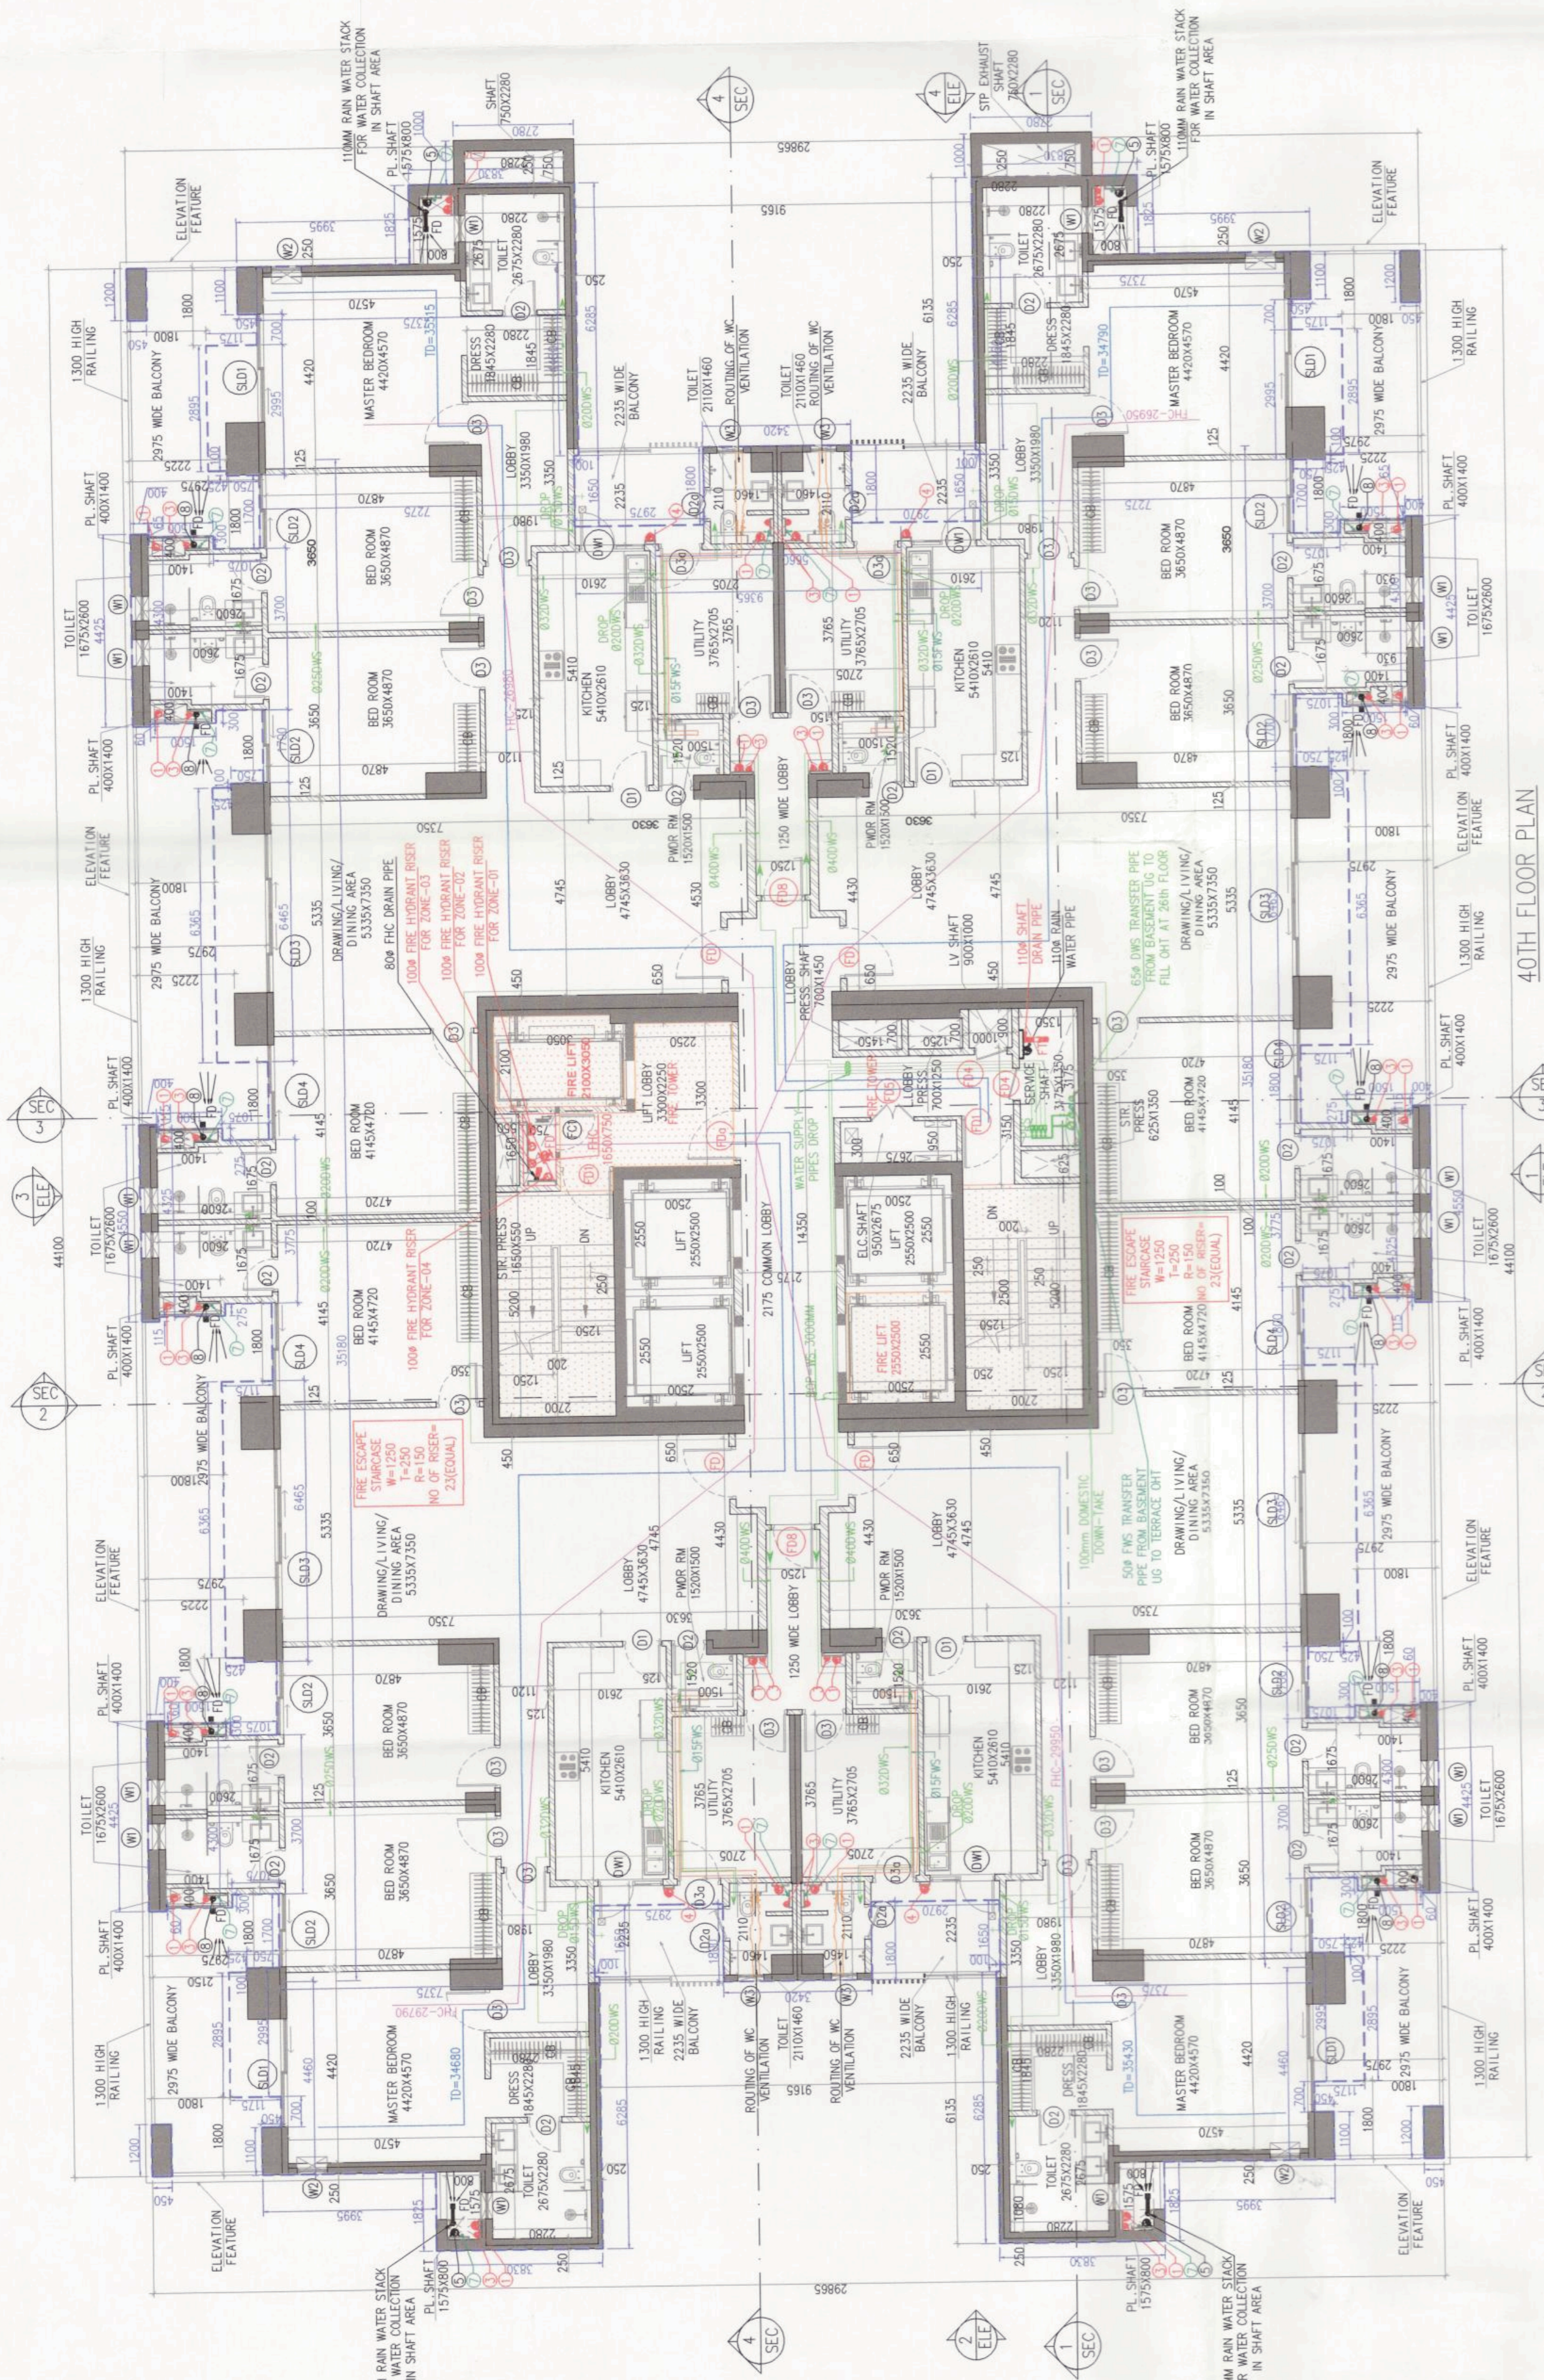

Note :-
1. BUILDING WILL BE DESIGNED (STRUCTURES) AS PER RELEVANT IS CODES FOR EARTH QUAKE RESISTANCE.

40TH FLOOR PLAN
LVL +140.00
(TOWER-D)